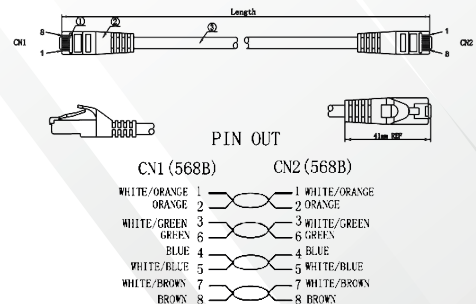

Features

- Category 6A U/UTP patch cord.
- LSZH Sheath.
- Wired to T568B wiring schemes.
- 4 Pairs, 24 AWG solid copper conductors.
- Supports IEEE 802.bt type 3,4 & PoE++ Standards.
- Each patch cord is 100% performance tested to component limits.

Standards

- ANSI/TIA-568-C.2 Category 6A
- IEC 60603-7
- UL444
- ISO 11801 2nd Edition
- EN 50173-1
- UL1581
- IEC 619352
- EN 60332-1
- UL1666

Technical Specifications

Central Element	Cross Section - Solid Polyethylene PE
Conductor	24AWG Stranded Bare Copper
Insulation	HDPE
Pairs	4 Twisted Pairs
Sheath	LSZH (LSZH IEC 60332-1 Sheath)
Outer Diameter	5.8mm (+/- 0.2mm)
Identification	Pair 1: White Blue / Blue Pair 2: White Orange / Orange Pair 3: White Green / Green Pair 4: White Brown / Brown
Connector	RJ45 8P8C including boot
Wiring Standards	T568B wiring
Temperature (Installation)	-30°C to +50°C
Temperature (Operation)	-20°C to +75°C

Mechanical and Electrical Specification

Min Bend Radius	Operation: 23.2mm (4* Outer Diameter)
Standard Length	0.5m, 1m, 2m, 3m, 5m, 7.5m, 10m, 15m, 20m, 30m
Mating Cycle	Minimum 750

Technical Drawings

CATEGORY 6A U/UTP PATCH CORDS, 24 AWG, LSZH

Part No.	Description
PC-U6A-H0424-BU-003M	Category 6A U/UTP Patch Cords, LSZH Sheath, 3 m, Blue

* More colours are available.