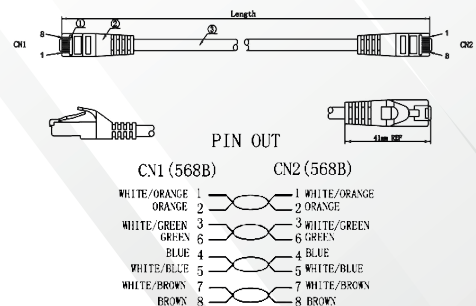

Features

- Category 6A U/UTP patch cord.
- LSZH Sheath.
- Wired to T568B wiring schemes.
- 4 Pairs, 24 AWG solid copper conductors.
- Supports IEEE 802.bt type 3,4 & PoE++ Standards.
- Each patch cord is 100% performance tested to component limits.

Standards

- ANSI/TIA-568-C.2 Category 6A
- IEC 60603-7
- UL444
- ISO 11801 2nd Edition
- EN 50173-1
- UL1581
- IEC 619352
- EN 60332-1
- UL1666

Technical Specifications

Central Element	Cross Section - Solid Polyethylene PE
Conductor	24AWG Stranded Bare Copper
Insulation	HDPE
Pairs	4 Twisted Pairs
Sheath	LSZH (LSZH IEC 60332-1 Sheath)
Outer Diameter	5.8mm (+/- 0.2mm)
Identification	Pair 1: White Blue / Blue Pair 2: White Orange / Orange Pair 3: White Green / Green Pair 4: White Brown / Brown
Connector	RJ45 8P8C including boot
Wiring Standards	T568B wiring
Temperature (Installation)	-30°C to +50°C
Temperature (Operation)	-20°C to +75°C

Mechanical and Electrical Specification

Min Bend Radius	Operation: 23.2mm (4* Outer Diameter)
Standard Length	0.5m, 1m, 2m, 3m, 5m, 7.5m, 10m, 15m, 20m, 30m
Mating Cycle	Minimum 750

Technical Drawings

CATEGORY 6A U/UTP PATCH CORDS, 24 AWG, LSZH

Part No.	Description
PC-U6A-H0424-BU-0.5M	Category 6A U/UTP Patch Cords, LSZH Sheath, 0.5 m, Blue

* More colours are available.