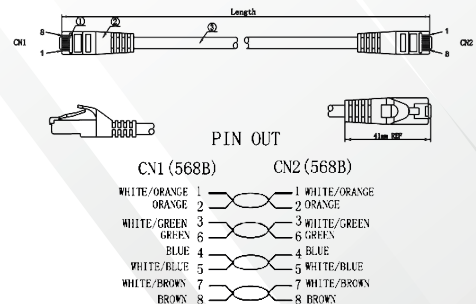

Features

- Category 6A U/UTP patch cord.
- LSZH Sheath.
- Wired to T568B wiring schemes.
- 4 Pairs, 24 AWG solid copper conductors.
- Supports IEEE 802.bt type 3,4 & PoE++ Standards.
- Each patch cord is 100% performance tested to component limits.

Standards

- ANSI/TIA-568-C.2 Category 6A
- IEC 60603-7
- UL444
- ISO 11801 2nd Edition
- EN 50173-1
- UL1581
- IEC 619352
- EN 60332-1
- UL1666

Technical Specifications

Central Element	Cross Section - Solid Polyethylene PE
Conductor	24AWG Stranded Bare Copper
Insulation	HDPE
Pairs	4 Twisted Pairs
Sheath	LSZH (LSZH IEC 60332-1 Sheath)
Outer Diameter	5.8mm (+/- 0.2mm)
Identification	Pair 1: White Blue / Blue Pair 2: White Orange / Orange Pair 3: White Green / Green Pair 4: White Brown / Brown
Connector	RJ45 8P8C including boot
Wiring Standards	T568B wiring
Temperature (Installation)	-30°C to +50°C
Temperature (Operation)	-20°C to +75°C

Mechanical and Electrical Specification

Min Bend Radius	Operation: 23.2mm (4* Outer Diameter)
Standard Length	0.5m, 1m, 2m, 3m, 5m, 7.5m, 10m, 15m, 20m, 30m
Mating Cycle	Minimum 750

Technical Drawings

CATEGORY 6A U/UTP PATCH CORDS, 24 AWG, LSZH

Part No.	Description
PC-U6A-H0424-GR-001M	Category 6A U/UTP Patch Cords, LSZH Sheath, 1 m, Green

* More colours are available.