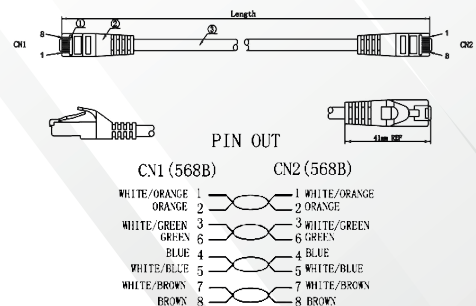

Features

- Category 6A U/UTP patch cord.
- LSZH Sheath.
- Wired to T568B wiring schemes.
- 4 Pairs, 24 AWG solid copper conductors.
- Supports IEEE 802.bt type 3,4 & PoE++ Standards.
- Each patch cord is 100% performance tested to component limits.

Standards

- ANSI/TIA-568-C.2 Category 6A
- IEC 60603-7
- UL444
- ISO 11801 2nd Edition
- EN 50173-1
- UL1581
- IEC 619352
- EN 60332-1
- UL1666

Technical Specifications

Central Element	Cross Section - Solid Polyethylene PE
Conductor	24AWG Stranded Bare Copper
Insulation	HDPE
Pairs	4 Twisted Pairs
Sheath	LSZH (LSZH IEC 60332-1 Sheath)
Outer Diameter	5.8mm (+/- 0.2mm)
Identification	Pair 1: White Blue / Blue Pair 2: White Orange / Orange Pair 3: White Green / Green Pair 4: White Brown / Brown
Connector	RJ45 8P8C including boot
Wiring Standards	T568B wiring
Temperature (Installation)	-30°C to +50°C
Temperature (Operation)	-20°C to +75°C

Mechanical and Electrical Specification

Min Bend Radius	Operation: 23.2mm (4* Outer Diameter)
Standard Length	0.5m, 1m, 2m, 3m, 5m, 7.5m, 10m, 15m, 20m, 30m
Mating Cycle	Minimum 750

Technical Drawings

CATEGORY 6A U/UTP PATCH CORDS, 24 AWG, LSZH

Part No.	Description
PC-U6A-H0424-GR-003M	Category 6A U/UTP Patch Cords, LSZH Sheath, 3 m, Green

* More colours are available.