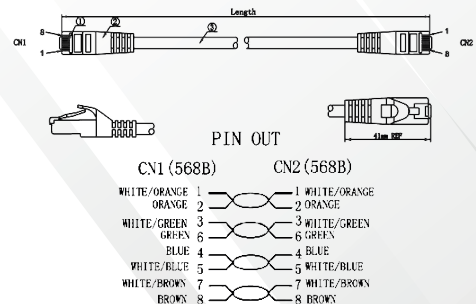

Features

- Category 6A U/UTP patch cord.
- LSZH Sheath.
- Wired to T568B wiring schemes.
- 4 Pairs, 24 AWG solid copper conductors.
- Supports IEEE 802.bt type 3,4 & PoE++ Standards.
- Each patch cord is 100% performance tested to component limits.

Standards

- ANSI/TIA-568-C.2 Category 6A
- IEC 60603-7
- UL444
- ISO 11801 2nd Edition
- EN 50173-1
- UL1581
- IEC 619352
- EN 60332-1
- UL1666

Technical Specifications

Central Element	Cross Section - Solid Polyethylene PE
Conductor	24AWG Stranded Bare Copper
Insulation	HDPE
Pairs	4 Twisted Pairs
Sheath	LSZH (LSZH IEC 60332-1 Sheath)
Outer Diameter	5.8mm (+/- 0.2mm)
Identification	Pair 1: White Blue / Blue Pair 2: White Orange / Orange Pair 3: White Green / Green Pair 4: White Brown / Brown
Connector	RJ45 8P8C including boot
Wiring Standards	T568B wiring
Temperature (Installation)	-30°C to +50°C
Temperature (Operation)	-20°C to +75°C

Mechanical and Electrical Specification

Min Bend Radius	Operation: 23.2mm (4* Outer Diameter)
Standard Length	0.5m, 1m, 2m, 3m, 5m, 7.5m, 10m, 15m, 20m, 30m
Mating Cycle	Minimum 750

Technical Drawings

CATEGORY 6A U/UTP PATCH CORDS, 24 AWG, LSZH

Part No.	Description
PC-U6A-H0424-IG-002M	Category 6A U/UTP Patch Cords, LSZH Sheath, 2 m, International Grey

* More colours are available.