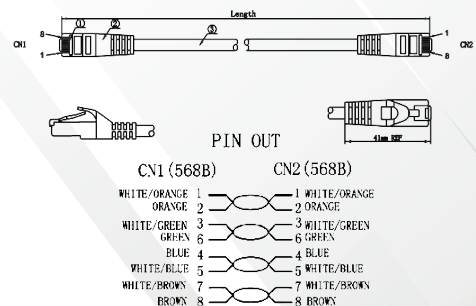

Features

- Category 6A U/UTP patch cord.
- LSZH Sheath.
- Wired to T568B wiring schemes.
- 4 Pairs, 24 AWG solid copper conductors.
- Supports IEEE 802.bt type 3,4 & PoE++ Standards.
- Each patch cord is 100% performance tested to component limits.

Standards

- ANSI/TIA-568-C.2 Category 6A
- IEC 60603-7
- UL444
- ISO 11801 2nd Edition
- EN 50173-1
- UL1581
- IEC 619352
- EN 60332-1
- UL1666

Technical Specifications

Central Element	Cross Section - Solid Polyethylene PE
Conductor	24AWG Stranded Bare Copper
Insulation	HDPE
Pairs	4 Twisted Pairs
Sheath	LSZH (LSZH IEC 60332-1 Sheath)
Outer Diameter	5.8mm (+/- 0.2mm)
Identification	Pair 1: White Blue / Blue Pair 2: White Orange / Orange Pair 3: White Green / Green Pair 4: White Brown / Brown
Connector	RJ45 8P8C including boot
Wiring Standards	T568B wiring
Temperature (Installation)	-30°C to +50°C
Temperature (Operation)	-20°C to +75°C

Mechanical and Electrical Specification

Min Bend Radius	Operation: 23.2mm (4* Outer Diameter)
Standard Length	0.5m, 1m, 2m, 3m, 5m, 7.5m, 10m, 15m, 20m, 30m
Mating Cycle	Minimum 750

Technical Drawings

CATEGORY 6A U/UTP PATCH CORDS, 24 AWG, LSZH

Part No.	Description
PC-U6A-H0424-IG-003M	Category 6A U/UTP Patch Cords, LSZH Sheath, 3 m, International Grey

* More colours are available.