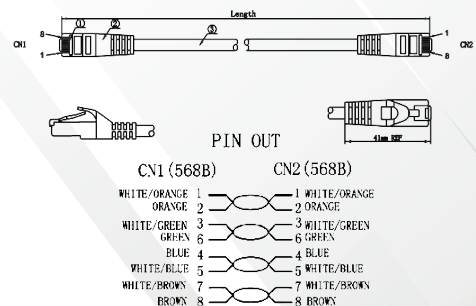

Features

- Category 6A U/UTP patch cord.
- LSZH Sheath.
- Wired to T568B wiring schemes.
- 4 Pairs, 24 AWG solid copper conductors.
- Supports IEEE 802.bt type 3,4 & PoE++ Standards.
- Each patch cord is 100% performance tested to component limits.

Standards

- ANSI/TIA-568-C.2 Category 6A
- IEC 60603-7
- UL444
- ISO 11801 2nd Edition
- EN 50173-1
- UL1581
- IEC 619352
- EN 60332-1
- UL1666

Technical Specifications

Central Element	Cross Section - Solid Polyethylene PE
Conductor	24AWG Stranded Bare Copper
Insulation	HDPE
Pairs	4 Twisted Pairs
Sheath	LSZH (LSZH IEC 60332-1 Sheath)
Outer Diameter	5.8mm (+/- 0.2mm)
Identification	Pair 1: White Blue / Blue Pair 2: White Orange / Orange Pair 3: White Green / Green Pair 4: White Brown / Brown
Connector	RJ45 8P8C including boot
Wiring Standards	T568B wiring
Temperature (Installation)	-30°C to +50°C
Temperature (Operation)	-20°C to +75°C

Mechanical and Electrical Specification

Min Bend Radius	Operation: 23.2mm (4* Outer Diameter)
Standard Length	0.5m, 1m, 2m, 3m, 5m, 7.5m, 10m, 15m, 20m, 30m
Mating Cycle	Minimum 750

Technical Drawings

CATEGORY 6A U/UTP PATCH CORDS, 24 AWG, LSZH

Part No.	Description
PC-U6A-H0424-IG-005M	Category 6A U/UTP Patch Cords, LSZH Sheath, 5 m, International Grey

* More colours are available.