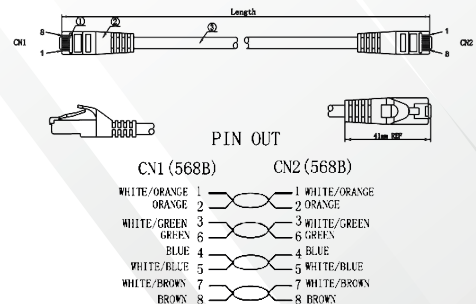

Features

- Category 6A U/UTP patch cord.
- LSZH Sheath.
- Wired to T568B wiring schemes.
- 4 Pairs, 24 AWG solid copper conductors.
- Supports IEEE 802.bt type 3,4 & PoE++ Standards.
- Each patch cord is 100% performance tested to component limits.

Standards

- ANSI/TIA-568-C.2 Category 6A
- IEC 60603-7
- UL444
- ISO 11801 2nd Edition
- EN 50173-1
- UL1581
- IEC 619352
- EN 60332-1
- UL1666

Technical Specifications

Central Element	Cross Section - Solid Polyethylene PE
Conductor	24AWG Stranded Bare Copper
Insulation	HDPE
Pairs	4 Twisted Pairs
Sheath	LSZH (LSZH IEC 60332-1 Sheath)
Outer Diameter	5.8mm (+/- 0.2mm)
Identification	Pair 1: White Blue / Blue Pair 2: White Orange / Orange Pair 3: White Green / Green Pair 4: White Brown / Brown
Connector	RJ45 8P8C including boot
Wiring Standards	T568B wiring
Temperature (Installation)	-30°C to +50°C
Temperature (Operation)	-20°C to +75°C

Mechanical and Electrical Specification

Min Bend Radius	Operation: 23.2mm (4* Outer Diameter)
Standard Length	0.5m, 1m, 2m, 3m, 5m, 7.5m, 10m, 15m, 20m, 30m
Mating Cycle	Minimum 750

Technical Drawings

CATEGORY 6A U/UTP PATCH CORDS, 24 AWG, LSZH

Part No.	Description
PC-U6A-H0424-OR-002M	Category 6A U/UTP Patch Cords, LSZH Sheath, 2 m, Orange

* More colours are available.