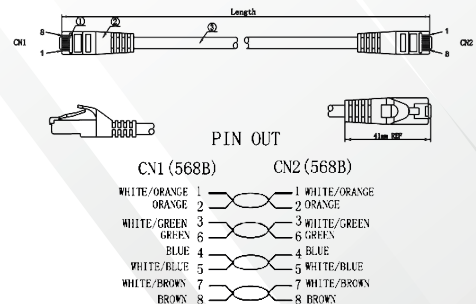

Features

- Category 6A U/UTP patch cord.
- LSZH Sheath.
- Wired to T568B wiring schemes.
- 4 Pairs, 24 AWG solid copper conductors.
- Supports IEEE 802.3af, 802.3at, IEEE 802.3bt type 3 and 4.
- Each patch cord is 100% performance tested to component limits.

Standards

- ANSI/TIA-568-C.2 Category 6A
- IEC 60603-7
- UL444
- ISO 11801 2nd Edition
- EN 50173-1
- UL1581
- IEC 619352
- EN 60332-1
- UL1666

Technical Specifications

Central Element	Cross Section - Solid Polyethylene PE
Conductor	24AWG Stranded Bare Copper
Insulation	HDPE
Pairs	4 Twisted Pairs
Sheath	LSZH (LSZH IEC 60332-1 Sheath)
Outer Diameter	5.8mm (+/- 0.2mm)
Identification	Pair 1: White Blue / Blue Pair 2: White Orange / Orange Pair 3: White Green / Green Pair 4: White Brown / Brown
Connector	RJ45 8P8C including boot
Wiring Standards	T568B wiring
Temperature (Installation)	-30°C to +50°C
Temperature (Operation)	-20°C to +75°C

Mechanical and Electrical Specification

Min Bend Radius	Operation: 23.2mm (4* Outer Diameter)
Standard Length	0.5m, 1m, 2m, 3m, 5m, 7.5m, 10m, 15m, 20m, 30m
Mating Cycle	Minimum 750

Technical Drawings

CATEGORY 6A U/UTP PATCH CORDS, 24 AWG, LSZH

Part No.	Description
PC-U6A-H0424-OR-003M	Category 6A U/UTP Patch Cords, LSZH Sheath, 3 m, Orange

* More colours are available.