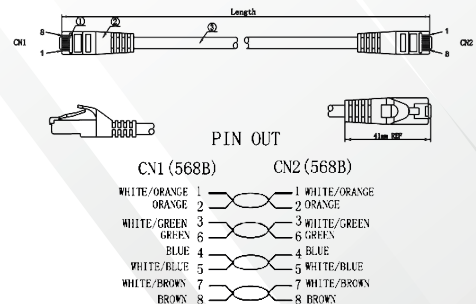

Features

- Category 6A U/UTP patch cord.
- LSZH Sheath.
- Wired to T568B wiring schemes.
- 4 Pairs, 24 AWG solid copper conductors.
- Supports IEEE 802.bt type 3,4 & PoE++ Standards.
- Each patch cord is 100% performance tested to component limits.

Standards

- ANSI/TIA-568-C.2 Category 6A
- IEC 60603-7
- UL444
- ISO 11801 2nd Edition
- EN 50173-1
- UL1581
- IEC 619352
- EN 60332-1
- UL1666

Technical Specifications

Central Element	Cross Section - Solid Polyethylene PE
Conductor	24AWG Stranded Bare Copper
Insulation	HDPE
Pairs	4 Twisted Pairs
Sheath	LSZH (LSZH IEC 60332-1 Sheath)
Outer Diameter	5.8mm (+/- 0.2mm)
Identification	Pair 1: White Blue / Blue Pair 2: White Orange / Orange Pair 3: White Green / Green Pair 4: White Brown / Brown
Connector	RJ45 8P8C including boot
Wiring Standards	T568B wiring
Temperature (Installation)	-30°C to +50°C
Temperature (Operation)	-20°C to +75°C

Mechanical and Electrical Specification

Min Bend Radius	Operation: 23.2mm (4* Outer Diameter)
Standard Length	0.5m, 1m, 2m, 3m, 5m, 7.5m, 10m, 15m, 20m, 30m
Mating Cycle	Minimum 750

Technical Drawings

CATEGORY 6A U/UTP PATCH CORDS, 24 AWG, LSZH

Part No.	Description
PC-U6A-H0424-OR-0.5M	Category 6A U/UTP Patch Cords, LSZH Sheath, 0.5 m, Orange

* More colours are available.