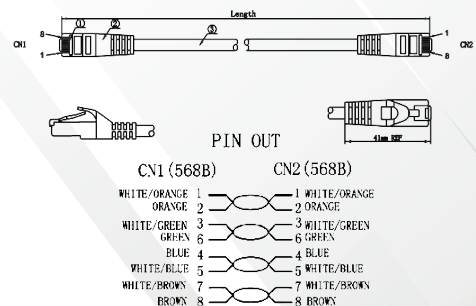

### Features

- Category 6A U/UTP patch cord.
- LSZH Sheath.
- Wired to T568B wiring schemes.
- 4 Pairs, 24 AWG solid copper conductors.
- Supports IEEE 802.bt type 3,4 & PoE++ Standards.
- Each patch cord is 100% performance tested to component limits.

#### Technical Specifications

Central Element	Cross Section - Solid Polyethylene PE
Conductor	24AWG Stranded Bare Copper
Insulation	HDPE
Pairs	4 Twisted Pairs
Sheath	LSZH (LSZH IEC 60332-1 Sheath)
Outer Diameter	5.8mm (+/- 0.2mm)
Identification	Pair 1: White Blue / Blue Pair 2: White Orange / Orange Pair 3: White Green / Green Pair 4: White Brown / Brown
Connector	RJ45 8P8C including boot
Wiring Standards	T568B wiring
Temperature (Installation)	-30°C to +50°C
Temperature (Operation)	-20°C to +75°C

#### CATEGORY 6A U/UTP PATCH CORDS, 24 AWG, LSZH

Part No.	Description
PC-U6A-H0424-VL-003M	Category 6A U/UTP Patch Cords, LSZH Sheath, 3 m, Violet

\* More colours are available.