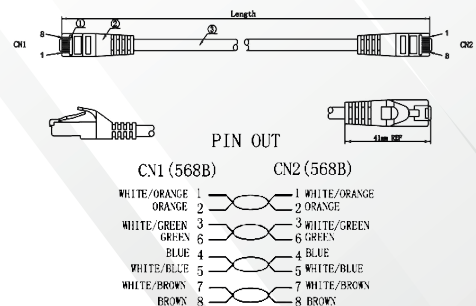

Features

- Category 6A U/UTP patch cord.
- LSZH Sheath.
- Wired to T568B wiring schemes.
- 4 Pairs, 24 AWG solid copper conductors.
- Supports IEEE 802.bt type 3,4 & PoE++ Standards.
- Each patch cord is 100% performance tested to component limits.

Standards

- ANSI/TIA-568-C.2 Category 6A
- IEC 60603-7
- UL444
- ISO 11801 2nd Edition
- EN 50173-1
- UL1581
- IEC 619352
- EN 60332-1
- UL1666

Technical Specifications

Central Element	Cross Section - Solid Polyethylene PE
Conductor	24AWG Stranded Bare Copper
Insulation	HDPE
Pairs	4 Twisted Pairs
Sheath	LSZH (LSZH IEC 60332-1 Sheath)
Outer Diameter	5.8mm (+/- 0.2mm)
Identification	Pair 1: White Blue / Blue Pair 2: White Orange / Orange Pair 3: White Green / Green Pair 4: White Brown / Brown
Connector	RJ45 8P8C including boot
Wiring Standards	T568B wiring
Temperature (Installation)	-30°C to +50°C
Temperature (Operation)	-20°C to +75°C

Mechanical and Electrical Specification

Min Bend Radius	Operation: 23.2mm (4* Outer Diameter)
Standard Length	0.5m, 1m, 2m, 3m, 5m, 7.5m, 10m, 15m, 20m, 30m
Mating Cycle	Minimum 750

Technical Drawings

CATEGORY 6A U/UTP PATCH CORDS, 24 AWG, LSZH

Part No.	Description
PC-U6A-H0424-VL-0.5M	Category 6A U/UTP Patch Cords, LSZH Sheath, 0.5 m, Violet

* More colours are available.