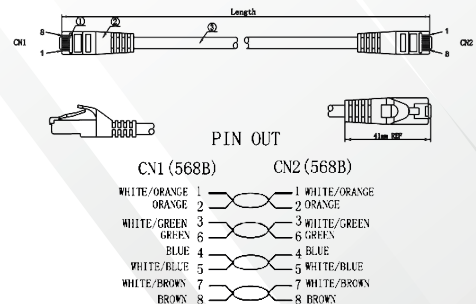

Features

- Category 6A U/UTP patch cord.
- LSZH Sheath.
- Wired to T568B wiring schemes.
- 4 Pairs, 24 AWG solid copper conductors.
- Supports IEEE 802.bt type 3,4 & PoE++ Standards.
- Each patch cord is 100% performance tested to component limits.

Standards

- ANSI/TIA-568-C.2 Category 6A
- IEC 60603-7
- UL444
- ISO 11801 2nd Edition
- EN 50173-1
- UL1581
- IEC 619352
- EN 60332-1
- UL1666

Technical Specifications

Central Element	Cross Section - Solid Polyethylene PE
Conductor	24AWG Stranded Bare Copper
Insulation	HDPE
Pairs	4 Twisted Pairs
Sheath	LSZH (LSZH IEC 60332-1 Sheath)
Outer Diameter	5.8mm (+/- 0.2mm)
Identification	Pair 1: White Blue / Blue Pair 2: White Orange / Orange Pair 3: White Green / Green Pair 4: White Brown / Brown
Connector	RJ45 8P8C including boot
Wiring Standards	T568B wiring
Temperature (Installation)	-30°C to +50°C
Temperature (Operation)	-20°C to +75°C

Mechanical and Electrical Specification

Min Bend Radius	Operation: 23.2mm (4* Outer Diameter)
Standard Length	0.5m, 1m, 2m, 3m, 5m, 7.5m, 10m, 15m, 20m, 30m
Mating Cycle	Minimum 750

Technical Drawings

CATEGORY 6A U/UTP PATCH CORDS, 24 AWG, LSZH

Part No.	Description
PC-U6A-H0424-WH-0.5M	Category 6A U/UTP Patch Cords, LSZH Sheath, 0.5 m, White

* More colours are available.