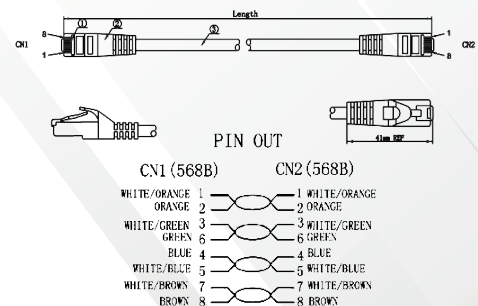

Features

- Category 6A U/UTP patch cord.
- LSZH Sheath.
- Wired to T568B wiring schemes.
- 4 Pairs, 26 AWG solid copper conductors.
- Supports IEEE 802.bt type 3,4 & PoE++ Standards.
- Each patch cord is 100% performance tested to component limits.

Standards

- ANSI/TIA-568-C.2 Category 6A
- IEC 60603-7
- UL444
- ISO 11801 2nd Edition
- EN 50173-1
- UL1581
- IEC 619352
- EN 60332-1
- UL1666

Technical Specifications

Central Element	Cross Section - Solid Polyethylene PE
Conductor	26AWG Stranded Bare Copper
Insulation	HDPE
Pairs	4 Twisted Pairs
Sheath	LSZH (LSZH IEC 60332-1 Sheath)
Outer Diameter	5.2mm (+/- 0.2mm)
Identification	Pair 1: White Blue / Blue Pair 2: White Orange / Orange Pair 3: White Green / Green Pair 4: White Brown / Brown
Connector	RJ45 8P8C including boot
Wiring Standards	T568B wiring
Temperature (Installation)	-30°C to +50°C
Temperature (Operation)	-20°C to +75°

Mechanical and Electrical Specification

Min Bend Radius	Operation: 23.2mm (4* Outer Diameter)
Standard Length	0.5m, 1m, 2m, 3m, 5m, 7.5m, 10m, 15m, 20m, 30m
Mating Cycle	Minimum 750

Technical Drawings

CATEGORY 6A U/UTP PATCH CORDS, 26 AWG, LSZH

Part No.	Description
PC-U6A-H0426-BU-0.5M	Category 6A U/UTP Patch Cords, LSZH Sheath, 0.5 m, Blue

* More colours are available.