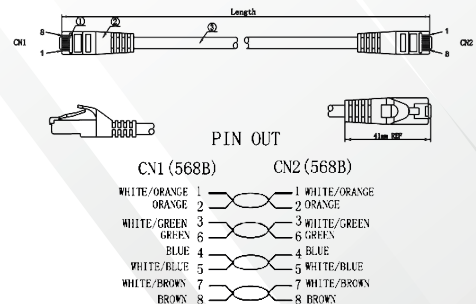

Features

- Category 6A U/UTP patch cord.
- LSZH Sheath.
- Wired to T568B wiring schemes.
- 4 Pairs, 26 AWG solid copper conductors.
- Supports IEEE 802.bt type 3,4 & PoE++ Standards.
- Each patch cord is 100% performance tested to component limits.

Standards

- ANSI/TIA-568-C.2 Category 6A
- IEC 60603-7
- UL444
- ISO 11801 2nd Edition
- EN 50173-1
- UL1581
- IEC 619352
- EN 60332-1
- UL1666

Technical Specifications

Central Element	Cross Section - Solid Polyethylene PE
Conductor	26AWG Stranded Bare Copper
Insulation	HDPE
Pairs	4 Twisted Pairs
Sheath	LSZH (LSZH IEC 60332-1 Sheath)
Outer Diameter	5.2mm (+/- 0.2mm)
Identification	Pair 1: White Blue / Blue Pair 2: White Orange / Orange Pair 3: White Green / Green Pair 4: White Brown / Brown
Connector	RJ45 8P8C including boot
Wiring Standards	T568B wiring
Temperature (Installation)	-30°C to +50°C
Temperature (Operation)	-20°C to +75°C

Mechanical and Electrical Specification

Min Bend Radius	Operation: 23.2mm (4* Outer Diameter)
Standard Length	0.5m, 1m, 2m, 3m, 5m, 7.5m, 10m, 15m, 20m, 30m
Mating Cycle	Minimum 750

Technical Drawings

CATEGORY 6A U/UTP PATCH CORDS, 26 AWG, LSZH

Part No.	Description
PC-U6A-H0426-GR-001M	Category 6A U/UTP Patch Cords, LSZH Sheath, 1 m, Green

* More colours are available.