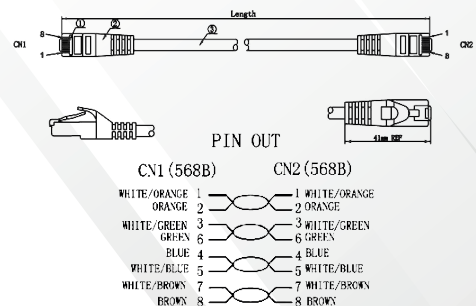

Features

- Category 6A U/UTP patch cord.
- LSZH Sheath.
- Wired to T568B wiring schemes.
- 4 Pairs, 26 AWG solid copper conductors.
- Supports IEEE 802.bt type 3,4 & PoE++ Standards.
- Each patch cord is 100% performance tested to component limits.

Standards

- ANSI/TIA-568-C.2 Category 6A
- IEC 60603-7
- UL444
- ISO 11801 2nd Edition
- EN 50173-1
- UL1581
- IEC 619352
- EN 60332-1
- UL1666

Technical Specifications

Central Element	Cross Section - Solid Polyethylene PE
Conductor	26AWG Stranded Bare Copper
Insulation	HDPE
Pairs	4 Twisted Pairs
Sheath	LSZH (LSZH IEC 60332-1 Sheath)
Outer Diameter	5.2mm (+/- 0.2mm)
Identification	Pair 1: White Blue / Blue Pair 2: White Orange / Orange Pair 3: White Green / Green Pair 4: White Brown / Brown
Connector	RJ45 8P8C including boot
Wiring Standards	T568B wiring
Temperature (Installation)	-30°C to +50°C
Temperature (Operation)	-20°C to +75°C

Mechanical and Electrical Specification

Min Bend Radius	Operation: 23.2mm (4* Outer Diameter)
Standard Length	0.5m, 1m, 2m, 3m, 5m, 7.5m, 10m, 15m, 20m, 30m
Mating Cycle	Minimum 750

Technical Drawings

CATEGORY 6A U/UTP PATCH CORDS, 26 AWG, LSZH

Part No.	Description
PC-U6A-H0426-GR-002M	Category 6A U/UTP Patch Cords, LSZH Sheath, 2 m, Green

* More colours are available.