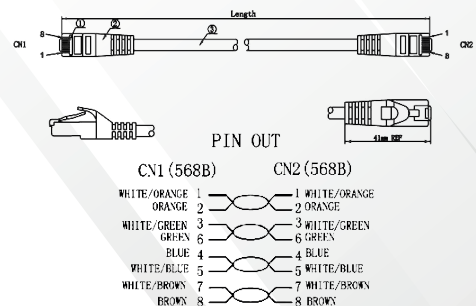

Features

- Category 6A U/UTP patch cord.
- LSZH Sheath.
- Wired to T568B wiring schemes.
- 4 Pairs, 26 AWG solid copper conductors.
- Supports IEEE 802.bt type 3,4 & PoE++ Standards.
- Each patch cord is 100% performance tested to component limits.

Standards

- ANSI/TIA-568-C.2 Category 6A
- IEC 60603-7
- UL444
- ISO 11801 2nd Edition
- EN 50173-1
- UL1581
- IEC 619352
- EN 60332-1
- UL1666

Technical Specifications

Central Element	Cross Section - Solid Polyethylene PE
Conductor	26AWG Stranded Bare Copper
Insulation	HDPE
Pairs	4 Twisted Pairs
Sheath	LSZH (LSZH IEC 60332-1 Sheath)
Outer Diameter	5.2mm (+/- 0.2mm)
Identification	Pair 1: White Blue / Blue Pair 2: White Orange / Orange Pair 3: White Green / Green Pair 4: White Brown / Brown
Connector	RJ45 8P8C including boot
Wiring Standards	T568B wiring
Temperature (Installation)	-30°C to +50°C
Temperature (Operation)	-20°C to +75°C

Mechanical and Electrical Specification

Min Bend Radius	Operation: 23.2mm (4* Outer Diameter)
Standard Length	0.5m, 1m, 2m, 3m, 5m, 7.5m, 10m, 15m, 20m, 30m
Mating Cycle	Minimum 750

Technical Drawings

CATEGORY 6A U/UTP PATCH CORDS, 26 AWG, LSZH

Part No.	Description
PC-U6A-H0426-GR-003M	Category 6A U/UTP Patch Cords, LSZH Sheath, 3 m, Green

* More colours are available.