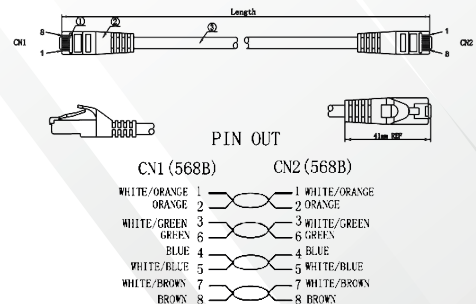

Features

- Category 6A U/UTP patch cord.
- LSZH Sheath.
- Wired to T568B wiring schemes.
- 4 Pairs, 26 AWG solid copper conductors.
- Supports IEEE 802.bt type 3,4 & PoE++ Standards.
- Each patch cord is 100% performance tested to component limits.

Standards

- ANSI/TIA-568-C.2 Category 6A
- IEC 60603-7
- UL444
- ISO 11801 2nd Edition
- EN 50173-1
- UL1581
- IEC 619352
- EN 60332-1
- UL1666

Technical Specifications

Central Element	Cross Section - Solid Polyethylene PE
Conductor	26AWG Stranded Bare Copper
Insulation	HDPE
Pairs	4 Twisted Pairs
Sheath	LSZH (LSZH IEC 60332-1 Sheath)
Outer Diameter	5.2mm (+/- 0.2mm)
Identification	Pair 1: White Blue / Blue Pair 2: White Orange / Orange Pair 3: White Green / Green Pair 4: White Brown / Brown
Connector	RJ45 8P8C including boot
Wiring Standards	T568B wiring
Temperature (Installation)	-30°C to +50°C
Temperature (Operation)	-20°C to +75°C

Mechanical and Electrical Specification

Min Bend Radius	Operation: 23.2mm (4* Outer Diameter)
Standard Length	0.5m, 1m, 2m, 3m, 5m, 7.5m, 10m, 15m, 20m, 30m
Mating Cycle	Minimum 750

Technical Drawings

CATEGORY 6A U/UTP PATCH CORDS, 26 AWG, LSZH

Part No.	Description
PC-U6A-H0426-GR-0.5M	Category 6A U/UTP Patch Cords, LSZH Sheath, 0.5 m, Green

* More colours are available.