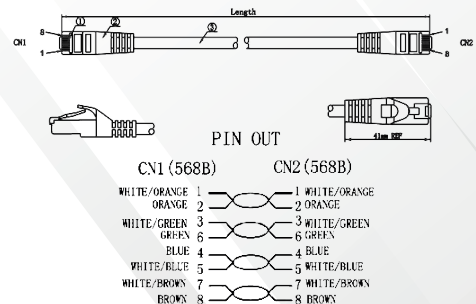

Features

- Category 6A U/UTP patch cord.
- LSZH Sheath.
- Wired to T568B wiring schemes.
- 4 Pairs, 26 AWG solid copper conductors.
- Supports IEEE 802.bt type 3,4 & PoE++ Standards.
- Each patch cord is 100% performance tested to component limits.

Standards

- ANSI/TIA-568-C.2 Category 6A
- IEC 60603-7
- UL444
- ISO 11801 2nd Edition
- EN 50173-1
- UL1581
- IEC 619352
- EN 60332-1
- UL1666

Technical Specifications

Central Element	Cross Section - Solid Polyethylene PE
Conductor	26AWG Stranded Bare Copper
Insulation	HDPE
Pairs	4 Twisted Pairs
Sheath	LSZH (LSZH IEC 60332-1 Sheath)
Outer Diameter	5.2mm (+/- 0.2mm)
Identification	Pair 1: White Blue / Blue Pair 2: White Orange / Orange Pair 3: White Green / Green Pair 4: White Brown / Brown
Connector	RJ45 8P8C including boot
Wiring Standards	T568B wiring
Temperature (Installation)	-30°C to +50°C
Temperature (Operation)	-20°C to +75°C

Mechanical and Electrical Specification

Min Bend Radius	Operation: 23.2mm (4* Outer Diameter)
Standard Length	0.5m, 1m, 2m, 3m, 5m, 7.5m, 10m, 15m, 20m, 30m
Mating Cycle	Minimum 750

Technical Drawings

CATEGORY 6A U/UTP PATCH CORDS, 26 AWG, LSZH

Part No.	Description
PC-U6A-H0426-OR-001M	Category 6A U/UTP Patch Cords, LSZH Sheath, 1 m, Orange

* More colours are available.