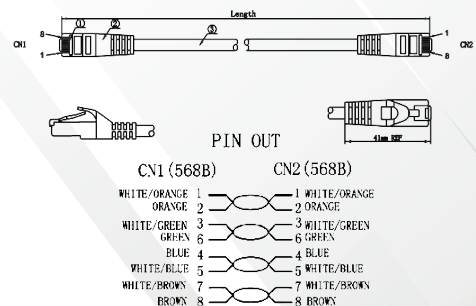

Features

- Category 6A U/UTP patch cord.
- LSZH Sheath.
- Wired to T568B wiring schemes.
- 4 Pairs, 26 AWG solid copper conductors.
- Supports IEEE 802.bt type 3,4 & PoE++ Standards.
- Each patch cord is 100% performance tested to component limits.

Standards

- ANSI/TIA-568-C.2 Category 6A
- IEC 60603-7
- UL444
- ISO 11801 2nd Edition
- EN 50173-1
- UL1581
- IEC 619352
- EN 60332-1
- UL1666

Technical Specifications

Central Element	Cross Section - Solid Polyethylene PE
Conductor	26AWG Stranded Bare Copper
Insulation	HDPE
Pairs	4 Twisted Pairs
Sheath	LSZH (LSZH IEC 60332-1 Sheath)
Outer Diameter	5.2mm (+/- 0.2mm)
Identification	Pair 1: White Blue / Blue Pair 2: White Orange / Orange Pair 3: White Green / Green Pair 4: White Brown / Brown
Connector	RJ45 8P8C including boot
Wiring Standards	T568B wiring
Temperature (Installation)	-30°C to +50°C
Temperature (Operation)	-20°C to +75°C

Mechanical and Electrical Specification

Min Bend Radius	Operation: 23.2mm (4* Outer Diameter)
Standard Length	0.5m, 1m, 2m, 3m, 5m, 7.5m, 10m, 15m, 20m, 30m
Mating Cycle	Minimum 750

Technical Drawings

CATEGORY 6A U/UTP PATCH CORDS, 26 AWG, LSZH

Part No.	Description
PC-U6A-H0426-OR-002M	Category 6A U/UTP Patch Cords, LSZH Sheath, 2 m, Orange

* More colours are available.