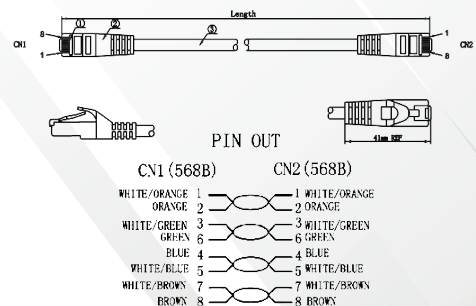

Features

- Category 6A U/UTP patch cord.
- LSZH Sheath.
- Wired to T568B wiring schemes.
- 4 Pairs, 26 AWG solid copper conductors.
- Supports IEEE 802.bt type 3,4 & PoE++ Standards.
- Each patch cord is 100% performance tested to component limits.

Standards

- ANSI/TIA-568-C.2 Category 6A
- IEC 60603-7
- UL444
- ISO 11801 2nd Edition
- EN 50173-1
- UL1581
- IEC 619352
- EN 60332-1
- UL1666

Technical Specifications

Central Element	Cross Section - Solid Polyethylene PE
Conductor	26AWG Stranded Bare Copper
Insulation	HDPE
Pairs	4 Twisted Pairs
Sheath	LSZH (LSZH IEC 60332-1 Sheath)
Outer Diameter	5.2mm (+/- 0.2mm)
Identification	Pair 1: White Blue / Blue Pair 2: White Orange / Orange Pair 3: White Green / Green Pair 4: White Brown / Brown
Connector	RJ45 8P8C including boot
Wiring Standards	T568B wiring
Temperature (Installation)	-30°C to +50°C
Temperature (Operation)	-20°C to +75°C

Mechanical and Electrical Specification

Min Bend Radius	Operation: 23.2mm (4* Outer Diameter)
Standard Length	0.5m, 1m, 2m, 3m, 5m, 7.5m, 10m, 15m, 20m, 30m
Mating Cycle	Minimum 750

Technical Drawings

CATEGORY 6A U/UTP PATCH CORDS, 26 AWG, LSZH

Part No.	Description
PC-U6A-H0426-OR-003M	Category 6A U/UTP Patch Cords, LSZH Sheath, 3 m, Orange

* More colours are available.