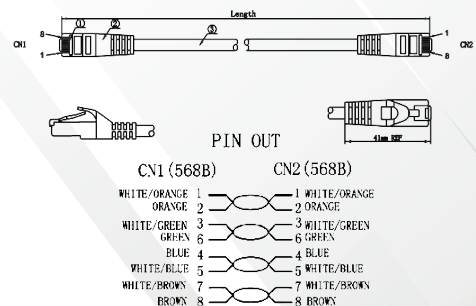

Features

- Category 6A U/UTP patch cord.
- LSZH Sheath.
- Wired to T568B wiring schemes.
- 4 Pairs, 26 AWG solid copper conductors.
- Supports IEEE 802.bt type 3,4 & PoE++ Standards.
- Each patch cord is 100% performance tested to component limits.

Standards

- ANSI/TIA-568-C.2 Category 6A
- IEC 60603-7
- UL444
- ISO 11801 2nd Edition
- EN 50173-1
- UL1581
- IEC 619352
- EN 60332-1
- UL1666

Technical Specifications

Central Element	Cross Section - Solid Polyethylene PE
Conductor	26AWG Stranded Bare Copper
Insulation	HDPE
Pairs	4 Twisted Pairs
Sheath	LSZH (LSZH IEC 60332-1 Sheath)
Outer Diameter	5.2mm (+/- 0.2mm)
Identification	Pair 1: White Blue / Blue Pair 2: White Orange / Orange Pair 3: White Green / Green Pair 4: White Brown / Brown
Connector	RJ45 8P8C including boot
Wiring Standards	T568B wiring
Temperature (Installation)	-30°C to +50°C
Temperature (Operation)	-20°C to +75°C

Mechanical and Electrical Specification

Min Bend Radius	Operation: 23.2mm (4* Outer Diameter)
Standard Length	0.5m, 1m, 2m, 3m, 5m, 7.5m, 10m, 15m, 20m, 30m
Mating Cycle	Minimum 750

Technical Drawings

CATEGORY 6A U/UTP PATCH CORDS, 26 AWG, LSZH

Part No.	Description
PC-U6A-H0426-VL-001M	Category 6A U/UTP Patch Cords, LSZH Sheath, 1 m, Violet

* More colours are available.