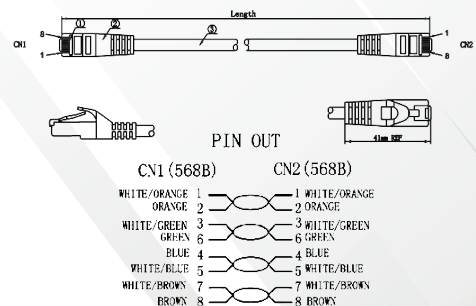

**Features**

- Category 6A U/UTP patch cord.
- LSZH Sheath.
- Wired to T568B wiring schemes.
- 4 Pairs, 26 AWG solid copper conductors.
- Supports IEEE 802.bt type 3,4 & PoE++ Standards.
- Each patch cord is 100% performance tested to component limits.

**Standards**

- ANSI/TIA-568-C.2 Category 6A
- IEC 60603-7
- UL444
- ISO 11801 2<sup>nd</sup> Edition
- EN 50173-1
- UL1581
- IEC 619352
- EN 60332-1
- UL1666

**Technical Specifications**

Central Element	Cross Section - Solid Polyethylene PE
Conductor	26AWG Stranded Bare Copper
Insulation	HDPE
Pairs	4 Twisted Pairs
Sheath	LSZH (LSZH IEC 60332-1 Sheath)
Outer Diameter	5.2mm (+/- 0.2mm)
Identification	Pair 1: White Blue / Blue Pair 2: White Orange / Orange Pair 3: White Green / Green Pair 4: White Brown / Brown
Connector	RJ45 8P8C including boot
Wiring Standards	T568B wiring
Temperature (Installation)	-30°C to +50°C
Temperature (Operation)	-20°C to +75°C

**Mechanical and Electrical Specification**

Min Bend Radius	Operation: 23.2mm (4* Outer Diameter )
Standard Length	0.5m, 1m, 2m, 3m, 5m, 7.5m, 10m, 15m, 20m, 30m
Mating Cycle	Minimum 750

**Technical Drawings**

**CATEGORY 6A U/UTP PATCH CORDS, 26 AWG, LSZH**

Part No.	Description
PC-U6A-H0426-VL-005M	Category 6A U/UTP Patch Cords, LSZH Sheath, 5 m, Violet

\* More colours are available.