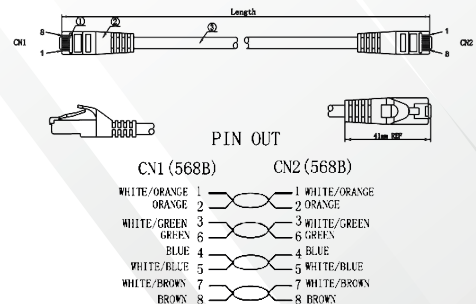

Features

- Category 6A U/UTP patch cord.
- LSZH Sheath.
- Wired to T568B wiring schemes.
- 4 Pairs, 26 AWG solid copper conductors.
- Supports IEEE 802.bt type 3,4 & PoE++ Standards.
- Each patch cord is 100% performance tested to component limits.

Standards

- ANSI/TIA-568-C.2 Category 6A
- IEC 60603-7
- UL444
- ISO 11801 2nd Edition
- EN 50173-1
- UL1581
- IEC 619352
- EN 60332-1
- UL1666

Technical Specifications

Central Element	Cross Section - Solid Polyethylene PE
Conductor	26AWG Stranded Bare Copper
Insulation	HDPE
Pairs	4 Twisted Pairs
Sheath	LSZH (LSZH IEC 60332-1 Sheath)
Outer Diameter	5.2mm (+/- 0.2mm)
Identification	Pair 1: White Blue / Blue Pair 2: White Orange / Orange Pair 3: White Green / Green Pair 4: White Brown / Brown
Connector	RJ45 8P8C including boot
Wiring Standards	T568B wiring
Temperature (Installation)	-30°C to +50°C
Temperature (Operation)	-20°C to +75°C

Mechanical and Electrical Specification

Min Bend Radius	Operation: 23.2mm (4* Outer Diameter)
Standard Length	0.5m, 1m, 2m, 3m, 5m, 7.5m, 10m, 15m, 20m, 30m
Mating Cycle	Minimum 750

Technical Drawings

CATEGORY 6A U/UTP PATCH CORDS, 26 AWG, LSZH

Part No.	Description
PC-U6A-H0426-VL-0.5M	Category 6A U/UTP Patch Cords, LSZH Sheath, 0.5 m, Violet

* More colours are available.