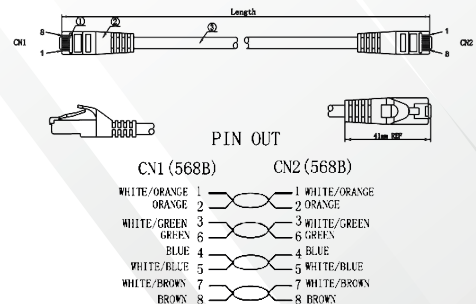

Features

- Category 6A U/UTP patch cord.
- LSZH Sheath.
- Wired to T568B wiring schemes.
- 4 Pairs, 26 AWG solid copper conductors.
- Supports IEEE 802.bt type 3,4 & PoE++ Standards.
- Each patch cord is 100% performance tested to component limits.

Standards

- ANSI/TIA-568-C.2 Category 6A
- IEC 60603-7
- UL444
- ISO 11801 2nd Edition
- EN 50173-1
- UL1581
- IEC 619352
- EN 60332-1
- UL1666

Technical Specifications

Central Element	Cross Section - Solid Polyethylene PE
Conductor	26AWG Stranded Bare Copper
Insulation	HDPE
Pairs	4 Twisted Pairs
Sheath	LSZH (LSZH IEC 60332-1 Sheath)
Outer Diameter	5.2mm (+/- 0.2mm)
Identification	Pair 1: White Blue / Blue Pair 2: White Orange / Orange Pair 3: White Green / Green Pair 4: White Brown / Brown
Connector	RJ45 8P8C including boot
Wiring Standards	T568B wiring
Temperature (Installation)	-30°C to +50°C
Temperature (Operation)	-20°C to +75°C

Mechanical and Electrical Specification

Min Bend Radius	Operation: 23.2mm (4* Outer Diameter)
Standard Length	0.5m, 1m, 2m, 3m, 5m, 7.5m, 10m, 15m, 20m, 30m
Mating Cycle	Minimum 750

Technical Drawings

CATEGORY 6A U/UTP PATCH CORDS, 26 AWG, LSZH

Part No.	Description
PC-U6A-H0426-WH-002M	Category 6A U/UTP Patch Cords, LSZH Sheath, 2 m, White

* More colours are available.