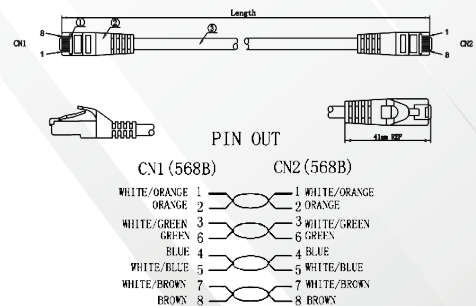

Features

- Category 6A U/FTP patch cord.
- LSZH Sheath.
- Wired to T568B wiring schemes.
- 4 Pairs, 24 AWG solid copper conductors.
- Supports IEEE 802.3af, 802.3at, IEEE 802.3bt type 3 and 4, and PoE++ Standards.
- Each patch cord is 100% performance tested to component limits.

Standards

- ANSI/TIA-568-C.2 Category 6A
- IEC 60603-7
- UL444
- ISO 11801 2nd Edition
- EN 50173-1
- UL1581
- IEC 619352
- EN 60332-1
- UL1666

Technical Specifications

Central Element	Cross Section - Solid Polyethylene PE
Conductor	24AWG Stranded Bare Copper
Insulation	HDPE
Pairs	4 Twisted Pairs
Sheath	LSZH (LSZH IEC 60332-1 Sheath)
Outer Diameter	7.5mm (+/- 0.3mm)
Identification	Pair 1: White Blue / Blue Pair 2: White Orange / Orange Pair 3: White Green / Green Pair 4: White Brown / Brown
Connector	RJ45 8P8C including boot
Wiring Standards	T568B wiring
Temperature (Installation)	-30°C to +50°C
Temperature (Operation)	-20°C to +75°

Mechanical and Electrical Specification

Min Bend Radius	Operation: 23.2mm (4* Outer Diameter)
Standard Length	0.5m, 1m, 2m, 3m, 5m, 7.5m, 10m, 15m, 20m, 30m
Mating Cycle	Minimum 750

Technical Drawings

CATEGORY 6A U/FTP PATCH CORDS, 24 AWG, LSZH

Part No.	Description
PC-U6AF-H0424-GR-005M	Category 6A U/FTP Patch Cord, LSZH Sheath, 5 m, Green

* More colours are available.