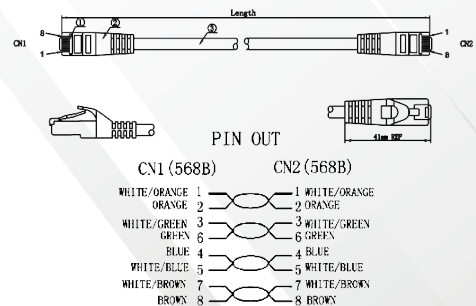

Features

- Category 6A U/FTP patch cord.
- LSZH Sheath.
- Wired to T568B wiring schemes.
- 4 Pairs, 24 AWG solid copper conductors.
- Supports IEEE 802.3af, 802.3at, IEEE 802.3bt type 3 and 4.
- Each patch cord is 100% performance tested to component limits.

Standards

- ANSI/TIA-568-C.2 Category 6A
- IEC 60603-7
- UL444
- ISO 11801 2nd Edition
- EN 50173-1
- UL1581
- IEC 619352
- EN 60332-1
- UL1666

Technical Specifications

Central Element	Cross Section - Solid Polyethylene PE
Conductor	24AWG Stranded Bare Copper
Insulation	HDPE
Pairs	4 Twisted Pairs
Sheath	LSZH (LSZH IEC 60332-1 Sheath)
Outer Diameter	7.5mm (+/- 0.3mm)
Identification	Pair 1: White Blue / Blue Pair 2: White Orange / Orange Pair 3: White Green / Green Pair 4: White Brown / Brown
Connector	RJ45 8P8C including boot
Wiring Standards	T568B wiring
Temperature (Installation)	-30°C to +50°C
Temperature (Operation)	-20°C to +75°

Mechanical and Electrical Specification

Min Bend Radius	Operation: 23.2mm (4* Outer Diameter)
Standard Length	0.5m, 1m, 2m, 3m, 5m, 7.5m, 10m, 15m, 20m, 30m
Mating Cycle	Minimum 750

Technical Drawings

CATEGORY 6A U/FTP PATCH CORDS, 24 AWG, LSZH

Part No.	Description
PC-U6AF-H0424-GR-0.5M	Category 6A U/FTP Patch Cord, LSZH Sheath, 0.5 m, Green

* More colours are available.