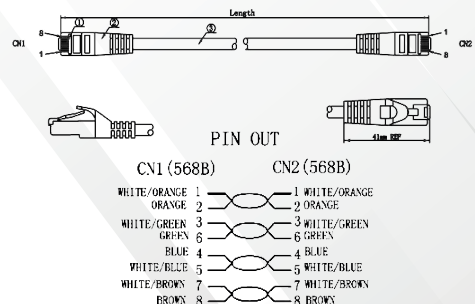

Features

- Category 6A U/FTP patch cord.
- LSZH Sheath.
- Wired to T568B wiring schemes.
- 4 Pairs, 24 AWG solid copper conductors.
- Supports IEEE 802.bt type 3,4 & PoE++ Standards.
- Each patch cord is 100% performance tested to component limits.

Standards

- ANSI/TIA-568-C.2 Category 6A
- IEC 60603-7
- UL444
- ISO 11801 2nd Edition
- EN 50173-1
- UL1581
- IEC 619352
- EN 60332-1
- UL1666

Technical Specifications

Central Element	Cross Section - Solid Polyethylene PE
Conductor	24AWG Stranded Bare Copper
Insulation	HDPE
Pairs	4 Twisted Pairs
Sheath	LSZH (LSZH IEC 60332-1 Sheath)
Outer Diameter	7.5mm (+/- 0.3mm)
Identification	Pair 1: White Blue / Blue Pair 2: White Orange / Orange Pair 3: White Green / Green Pair 4: White Brown / Brown
Connector	RJ45 8P8C including boot
Wiring Standards	T568B wiring
Temperature (Installation)	-30°C to +50°C
Temperature (Operation)	-20°C to +75°

Mechanical and Electrical Specification

Min Bend Radius	Operation: 23.2mm (4* Outer Diameter)
Standard Length	0.5m,1m,2m,3m,5m,7.5m,10m,15m,20m,30m
Mating Cycle	Minimum 750

Technical Drawings

CATEGORY 6A U/FTP PATCH CORDS, 24 AWG, LSZH

Part No.	Description
PC-U6AF-H0424-IG-003M	Category 6A U/FTP Patch Cord, LSZH Sheath, 3 m, International Grey

* More colours are available.