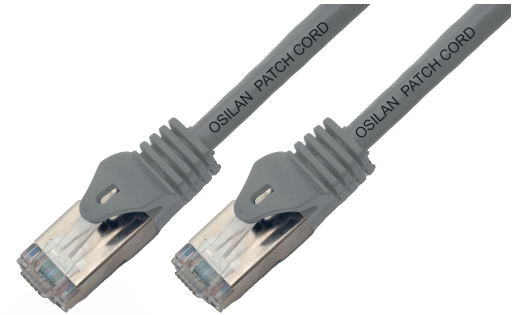

PC-U6AF-H0424-IG-003M

Description

Osilan's Cat6A Patch Cords are part of cat6A cable solutions that are flexible and cost-effective solutions that fully comply with category 6A/ Class EA standards. Cat6A Patch cords are available in U/UTP, U/FTP and F/FTP shielded cable and with PVC or LSZH sheath, which are ideal for most of today's LAN network requirements and specifications with designs that support 500 MHz applications.

Features

- Category 6A U/FTP patch cord.
- LSZH Sheath.
- Wired to T568B wiring schemes.
- 4 Pairs, 24 AWG solid copper conductors.
- Supports IEEE 802.bt type 3,4 & PoE++ Standards.
- Each patch cord is 100% performance tested to component limits.

Standards

- ANSI/TIA-568-C.2 Category 6A
- IEC 60603-7
- UL444
- ISO 11801 2nd Edition
- EN 50173-1
- UL1581
- IEC 619352
- EN 60332-1
- UL1666

Technical Specifications

Central Element	Cross Section - Solid Polyethylene PE
Conductor	24AWG Stranded Bare Copper
Insulation	HDPE
Pairs	4 Twisted Pairs
Sheath	LSZH (LSZH IEC 60332-1 Sheath)
Outer Diameter	7.5mm (+/- 0.3mm)
Identification	Pair 1: White Blue / Blue Pair 2: White Orange / Orange Pair 3: White Green / Green Pair 4: White Brown / Brown
Connector	RJ45 8P8C including boot
Wiring Standards	T568B wiring
Temperature (Installation)	-30°C to +50°C
Temperature (Operation)	-20°C to +75°

Part No.	Description
PC-U6AF-H0424-IG-003M	Category 6A U/FTP Patch Cord, LSZH Sheath, 3 m, International Grey

* More colours are available.