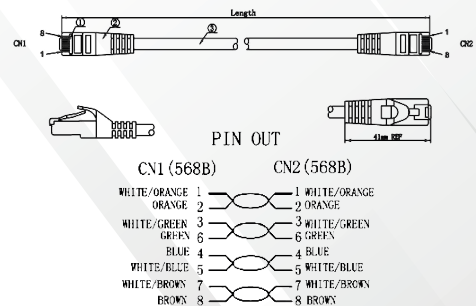

Features

- Category 6A U/FTP patch cord.
- LSZH Sheath.
- Wired to T568B wiring schemes.
- 4 Pairs, 24 AWG solid copper conductors.
- Supports IEEE 802.bt type 3,4 & PoE++ Standards.
- Each patch cord is 100% performance tested to component limits.

Standards

- ANSI/TIA-568-C.2 Category 6A
- IEC 60603-7
- UL444
- ISO 11801 2nd Edition
- EN 50173-1
- UL1581
- IEC 619352
- EN 60332-1
- UL1666

Technical Specifications

Central Element	Cross Section - Solid Polyethylene PE
Conductor	24AWG Stranded Bare Copper
Insulation	HDPE
Pairs	4 Twisted Pairs
Sheath	LSZH (LSZH IEC 60332-1 Sheath)
Outer Diameter	7.5mm (+/- 0.3mm)
Identification	Pair 1: White Blue / Blue Pair 2: White Orange / Orange Pair 3: White Green / Green Pair 4: White Brown / Brown
Connector	RJ45 8P8C including boot
Wiring Standards	T568B wiring
Temperature (Installation)	-30°C to +50°C
Temperature (Operation)	-20°C to +75°

Mechanical and Electrical Specification

Min Bend Radius	Operation: 23.2mm (4* Outer Diameter)
Standard Length	0.5m,1m,2m,3m,5m,7.5m,10m,15m,20m,30m
Mating Cycle	Minimum 750

Technical Drawings

CATEGORY 6A U/FTP PATCH CORDS, 24 AWG, LSZH

Part No.	Description
PC-U6AF-H0424-IG-005M	Category 6A U/FTP Patch Cord, LSZH Sheath, 5 m, International Grey

* More colours are available.