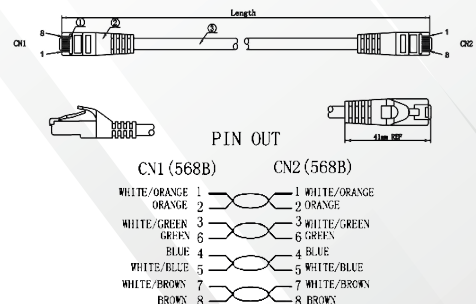

### Features

- Category 6A U/FTP patch cord.
- LSZH Sheath.
- Wired to T568B wiring schemes.
- 4 Pairs, 24 AWG solid copper conductors.
- Supports IEEE 802.bt type 3,4 & PoE++ Standards.
- Each patch cord is 100% performance tested to component limits.

#### Technical Specifications

Central Element	Cross Section - Solid Polyethylene PE
Conductor	24AWG Stranded Bare Copper
Insulation	HDPE
Pairs	4 Twisted Pairs
Sheath	LSZH (LSZH IEC 60332-1 Sheath)
Outer Diameter	7.5mm (+/- 0.3mm)
Identification	Pair 1: White Blue / Blue Pair 2: White Orange / Orange Pair 3: White Green / Green Pair 4: White Brown / Brown
Connector	RJ45 8P8C including boot
Wiring Standards	T568B wiring
Temperature (Installation)	-30°C to +50°C
Temperature (Operation)	-20°C to +75°

#### CATEGORY 6A U/FTP PATCH CORDS, 24 AWG, LSZH

Part No.	Description
PC-U6AF-H0424-OR-0.5M	Category 6A U/FTP Patch Cord, LSZH Sheath, 0.5 m, Orange

\* More colours are available.