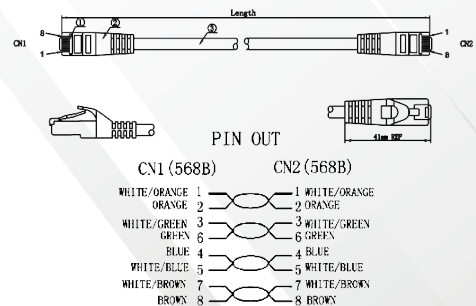

### Features

- Category 6A U/FTP patch cord.
- LSZH Sheath.
- Wired to T568B wiring schemes.
- 4 Pairs, 24 AWG solid copper conductors.
- Supports IEEE 802.bt type 3,4 & PoE++ Standards.
- Each patch cord is 100% performance tested to component limits.

#### Technical Specifications

Central Element	Cross Section - Solid Polyethylene PE
Conductor	24AWG Stranded Bare Copper
Insulation	HDPE
Pairs	4 Twisted Pairs
Sheath	LSZH (LSZH IEC 60332-1 Sheath)
Outer Diameter	7.5mm (+/- 0.3mm)
Identification	Pair 1: White Blue / Blue Pair 2: White Orange / Orange Pair 3: White Green / Green Pair 4: White Brown / Brown
Connector	RJ45 8P8C including boot
Wiring Standards	T568B wiring
Temperature (Installation)	-30°C to +50°C
Temperature (Operation)	-20°C to +75°

#### CATEGORY 6A U/FTP PATCH CORDS, 24 AWG, LSZH

Part No.	Description
PC-U6AF-H0424-VL-001M	Category 6A U/FTP Patch Cord, LSZH Sheath, 1 m, Violet

\* More colours are available.