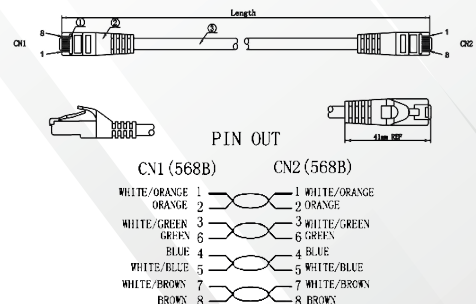

### Features

- Category 6A U/FTP patch cord.
- LSZH Sheath.
- Wired to T568B wiring schemes.
- 4 Pairs, 24 AWG solid copper conductors.
- Supports IEEE 802.bt type 3,4 & PoE++ Standards.
- Each patch cord is 100% performance tested to component limits.

#### Technical Specifications

Central Element	Cross Section - Solid Polyethylene PE
Conductor	24AWG Stranded Bare Copper
Insulation	HDPE
Pairs	4 Twisted Pairs
Sheath	LSZH (LSZH IEC 60332-1 Sheath)
Outer Diameter	7.5mm (+/- 0.3mm)
Identification	Pair 1: White Blue / Blue Pair 2: White Orange / Orange Pair 3: White Green / Green Pair 4: White Brown / Brown
Connector	RJ45 8P8C including boot
Wiring Standards	T568B wiring
Temperature (Installation)	-30°C to +50°C
Temperature (Operation)	-20°C to +75°

#### CATEGORY 6A U/FTP PATCH CORDS, 24 AWG, LSZH

Part No.	Description
PC-U6AF-H0424-VL-003M	Category 6A U/FTP Patch Cord, LSZH Sheath, 3 m, Violet

\* More colours are available.