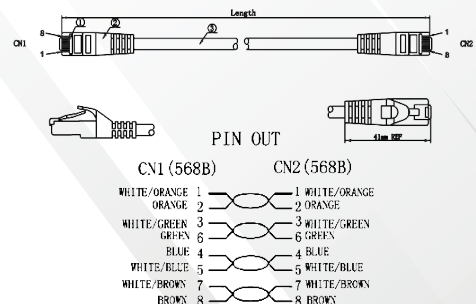

Features

- Category 6A U/FTP patch cord.
- LSZH Sheath.
- Wired to T568B wiring schemes.
- 4 Pairs, 24 AWG solid copper conductors.
- Supports IEEE 802.bt type 3,4 & PoE++ Standards.
- Each patch cord is 100% performance tested to component limits.

Standards

- ANSI/TIA-568-C.2 Category 6A
- IEC 60603-7
- UL444
- ISO 11801 2nd Edition
- EN 50173-1
- UL1581
- IEC 619352
- EN 60332-1
- UL1666

Technical Specifications

Central Element	Cross Section - Solid Polyethylene PE
Conductor	24AWG Stranded Bare Copper
Insulation	HDPE
Pairs	4 Twisted Pairs
Sheath	LSZH (LSZH IEC 60332-1 Sheath)
Outer Diameter	7.5mm (+/- 0.3mm)
Identification	Pair 1: White Blue / Blue Pair 2: White Orange / Orange Pair 3: White Green / Green Pair 4: White Brown / Brown
Connector	RJ45 8P8C including boot
Wiring Standards	T568B wiring
Temperature (Installation)	-30°C to +50°C
Temperature (Operation)	-20°C to +75°

Mechanical and Electrical Specification

Min Bend Radius	Operation: 23.2mm (4* Outer Diameter)
Standard Length	0.5m,1m,2m,3m,5m,7.5m,10m,15m,20m,30m
Mating Cycle	Minimum 750

Technical Drawings

CATEGORY 6A U/FTP PATCH CORDS, 24 AWG, LSZH

Part No.	Description
PC-U6AF-H0424-WH-001M	Category 6A U/FTP Patch Cord, LSZH Sheath, 1 m, White

* More colours are available.