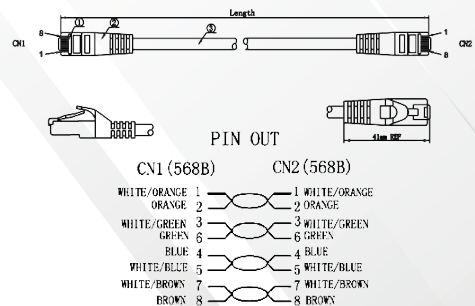

Features

- Category 6A U/FTP patch cord.
- LSZH Sheath.
- Wired to T568B wiring schemes.
- 4 Pairs, 24 AWG solid copper conductors.
- Supports IEEE 802.3af, 802.3at, IEEE 802.3bt type 3 and 4.
- Each patch cord is 100% performance tested to component limits.

Standards

- ANSI/TIA-568-C.2 Category 6A
- IEC 60603-7
- UL444
- ISO 11801 2nd Edition
- EN 50173-1
- UL1581
- IEC 619352
- EN 60332-1
- UL1666

Technical Specifications

Central Element	Cross Section - Solid Polyethylene PE
Conductor	24AWG Stranded Bare Copper
Insulation	HDPE
Pairs	4 Twisted Pairs
Sheath	LSZH (LSZH IEC 60332-1 Sheath)
Outer Diameter	7.5mm (+/- 0.3mm)
Identification	Pair 1: White Blue / Blue Pair 2: White Orange / Orange Pair 3: White Green / Green Pair 4: White Brown / Brown
Connector	RJ45 8P8C including boot
Wiring Standards	T568B wiring
Temperature (Installation)	-30°C to +50°C
Temperature (Operation)	-20°C to +75°

Mechanical and Electrical Specification

Min Bend Radius	Operation: 23.2mm (4* Outer Diameter)
Standard Length	0.5m, 1m, 2m, 3m, 5m, 7.5m, 10m, 15m, 20m, 30m
Mating Cycle	Minimum 750

Technical Drawings

CATEGORY 6A U/FTP PATCH CORDS, 24 AWG, LSZH

Part No.	Description
PC-U6AF-H0424-WH-003M	Category 6A U/FTP Patch Cord, LSZH Sheath, 3 m, White

* More colours are available.