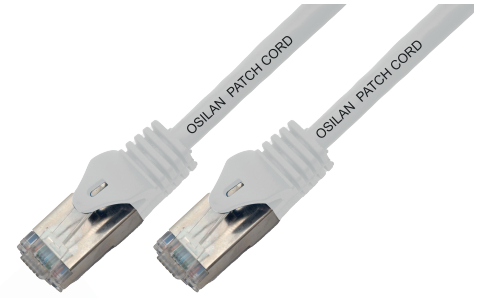

PC-U6AF-H0424-WH-003M

Description

Osilan's Cat6A Patch Cords are part of cat6A cable solutions that are flexible and cost-effective solutions that fully comply with category 6A/ Class EA standards. Cat6A Patch cords are available in U/UTP, U/FTP and F/FTP shielded cable and with PVC or LSZH sheath, which are ideal for most of today's LAN network requirements and specifications with designs that support 500 MHz applications.

Features

- Category 6A U/FTP patch cord.
- LSZH Sheath.
- Wired to T568B wiring schemes.
- 4 Pairs, 24 AWG solid copper conductors.
- Supports IEEE 802.3af, 802.3at, IEEE 802.3bt type 3 and 4.
- Each patch cord is 100% performance tested to component limits.

Standards

- ANSI/TIA-568-C.2 Category 6A
- IEC 60603-7
- UL444
- ISO 11801 2nd Edition
- EN 50173-1
- UL1581
- IEC 619352
- EN 60332-1
- UL1666

Technical Specifications

Central Element	Cross Section - Solid Polyethylene PE
Conductor	24AWG Stranded Bare Copper
Insulation	HDPE
Pairs	4 Twisted Pairs
Sheath	LSZH (LSZH IEC 60332-1 Sheath)
Outer Diameter	7.5mm (+/- 0.3mm)
Identification	Pair 1: White Blue / Blue Pair 2: White Orange / Orange Pair 3: White Green / Green Pair 4: White Brown / Brown
Connector	RJ45 8P8C including boot
Wiring Standards	T568B wiring
Temperature (Installation)	-30°C to +50°C
Temperature (Operation)	-20°C to +75°

Part No.	Description
PC-U6AF-H0424-WH-003M	Category 6A U/FTP Patch Cord, LSZH Sheath, 3 m, White

* More colours are available.