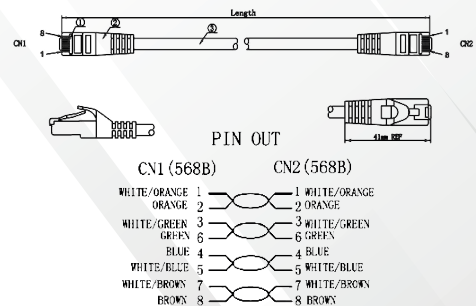

Features

- Category 6A U/FTP patch cord.
- LSZH Sheath.
- Wired to T568B wiring schemes.
- 4 Pairs, 26 AWG solid copper conductors.
- Supports IEEE 802.3af, 802.3at, IEEE 802.3bt type 3 and 4.
- Each patch cord is 100% performance tested to component limits.

Standards

- ANSI/TIA-568-C.2 Category 6A
- IEC 60603-7
- UL444
- ISO 11801 2nd Edition
- EN 50173-1
- UL1581
- IEC 619352
- EN 60332-1
- UL1666

Technical Specifications

Central Element	Cross Section - Solid Polyethylene PE
Conductor	26AWG Stranded Bare Copper
Insulation	HDPE
Pairs	4 Twisted Pairs
Sheath	LSZH (LSZH IEC 60332-1 Sheath)
Outer Diameter	5.8mm (+/- 0.3mm)
Identification	Pair 1: White Blue / Blue Pair 2: White Orange / Orange Pair 3: White Green / Green Pair 4: White Brown / Brown
Connector	RJ45 8P8C including boot
Wiring Standards	T568B wiring
Temperature (Installation)	-30°C to +50°C
Temperature (Operation)	-20°C to +75°

Mechanical and Electrical Specification

Min Bend Radius	Operation: 23.2mm (4* Outer Diameter)
Standard Length	0.5m,1m,2m,3m,5m,7.5m,10m,15m,20m,30m
Mating Cycle	Minimum 750

Technical Drawings

CATEGORY 6A U/FTP PATCH CORDS, 26 AWG, LSZH

Part No.	Description
PC-U6AF-H0426-BU-005M	Category 6A U/FTP Patch Cord, LSZH Sheath, 5 m, Blue

* More colours are available.