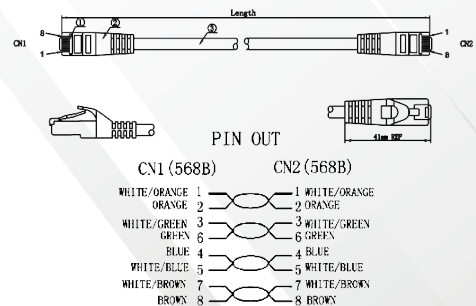

Features

- Category 6A U/FTP patch cord.
- LSZH Sheath.
- Wired to T568B wiring schemes.
- 4 Pairs, 26 AWG solid copper conductors.
- Supports IEEE 802.3af, 802.3at, IEEE 802.3bt type 3 and 4.
- Each patch cord is 100% performance tested to component limits.

Standards

- ANSI/TIA-568-C.2 Category 6A
- IEC 60603-7
- UL444
- ISO 11801 2nd Edition
- EN 50173-1
- UL1581
- IEC 619352
- EN 60332-1
- UL1666

Technical Specifications

Central Element	Cross Section - Solid Polyethylene PE
Conductor	26AWG Stranded Bare Copper
Insulation	HDPE
Pairs	4 Twisted Pairs
Sheath	LSZH (LSZH IEC 60332-1 Sheath)
Outer Diameter	5.8mm (+/- 0.3mm)
Identification	Pair 1: White Blue / Blue Pair 2: White Orange / Orange Pair 3: White Green / Green Pair 4: White Brown / Brown
Connector	RJ45 8P8C including boot
Wiring Standards	T568B wiring
Temperature (Installation)	-30°C to +50°C
Temperature (Operation)	-20°C to +75°

Mechanical and Electrical Specification

Min Bend Radius	Operation: 23.2mm (4* Outer Diameter)
Standard Length	0.5m, 1m, 2m, 3m, 5m, 7.5m, 10m, 15m, 20m, 30m
Mating Cycle	Minimum 750

Technical Drawings

CATEGORY 6A U/FTP PATCH CORDS, 26 AWG, LSZH

Part No.	Description
PC-U6AF-H0426-BU-0.5M	Category 6A U/FTP Patch Cord, LSZH Sheath, 0.5 m, Blue

* More colours are available.