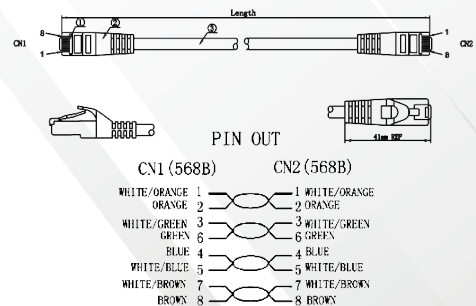

### Features

- Category 6A U/FTP patch cord.
- LSZH Sheath.
- Wired to T568B wiring schemes.
- 4 Pairs, 26 AWG solid copper conductors.
- Supports IEEE 802.bt type 3,4 & PoE++ Standards.
- Each patch cord is 100% performance tested to component limits.

#### Technical Specifications

Central Element	Cross Section - Solid Polyethylene PE
Conductor	26AWG Stranded Bare Copper
Insulation	HDPE
Pairs	4 Twisted Pairs
Sheath	LSZH (LSZH IEC 60332-1 Sheath)
Outer Diameter	5.8mm (+/- 0.3mm)
Identification	Pair 1: White Blue / Blue Pair 2: White Orange / Orange Pair 3: White Green / Green Pair 4: White Brown / Brown
Connector	RJ45 8P8C including boot
Wiring Standards	T568B wiring
Temperature (Installation)	-30°C to +50°C
Temperature (Operation)	-20°C to +75°

#### CATEGORY 6A U/FTP PATCH CORDS, 26 AWG, LSZH

Part No.	Description
PC-U6AF-H0426-GR-0.5M	Category 6A U/FTP Patch Cord, LSZH Sheath, 0.5 m, Green

\* More colours are available.