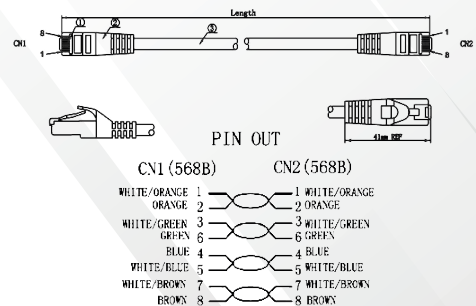

Features

- Category 6A U/FTP patch cord.
- LSZH Sheath.
- Wired to T568B wiring schemes.
- 4 Pairs, 26 AWG solid copper conductors.
- Supports IEEE 802.bt type 3,4 & PoE++ Standards.
- Each patch cord is 100% performance tested to component limits.

Standards

- ANSI/TIA-568-C.2 Category 6A
- IEC 60603-7
- UL444
- ISO 11801 2nd Edition
- EN 50173-1
- UL1581
- IEC 619352
- EN 60332-1
- UL1666

Technical Specifications

Central Element	Cross Section - Solid Polyethylene PE
Conductor	26AWG Stranded Bare Copper
Insulation	HDPE
Pairs	4 Twisted Pairs
Sheath	LSZH (LSZH IEC 60332-1 Sheath)
Outer Diameter	5.8mm (+/- 0.3mm)
Identification	Pair 1: White Blue / Blue Pair 2: White Orange / Orange Pair 3: White Green / Green Pair 4: White Brown / Brown
Connector	RJ45 8P8C including boot
Wiring Standards	T568B wiring
Temperature (Installation)	-30°C to +50°C
Temperature (Operation)	-20°C to +75°

Mechanical and Electrical Specification

Min Bend Radius	Operation: 23.2mm (4* Outer Diameter)
Standard Length	0.5m,1m,2m,3m,5m,7.5m,10m,15m,20m,30m
Mating Cycle	Minimum 750

Technical Drawings

CATEGORY 6A U/FTP PATCH CORDS, 26 AWG, LSZH

Part No.	Description
PC-U6AF-H0426-IG-001M	Category 6A U/FTP Patch Cord, LSZH Sheath, 1 m, International Grey

* More colours are available.