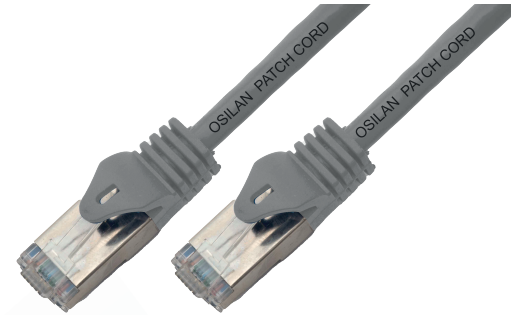

PC-U6AF-H0426-IG-001M

Description

Osilan's Cat6A Patch Cords are part of cat6A cable solutions that are flexible and cost-effective solutions that fully comply with category 6A/ Class EA standards. Cat6A Patch cords are available in U/UTP, U/FTP and F/FTP shielded cable and with PVC or LSZH sheath, which are ideal for most of today's LAN network requirements and specifications with designs that support 500 MHz applications.

Features

- Category 6A U/FTP patch cord.
- LSZH Sheath.
- Wired to T568B wiring schemes.
- 4 Pairs, 26 AWG solid copper conductors.
- Supports IEEE 802.bt type 3,4 & PoE++ Standards.
- Each patch cord is 100% performance tested to component limits.

Standards

- ANSI/TIA-568-C.2 Category 6A
- IEC 60603-7
- UL444
- ISO 11801 2nd Edition
- EN 50173-1
- UL1581
- IEC 619352
- EN 60332-1
- UL1666

Technical Specifications

Central Element	Cross Section - Solid Polyethylene PE
Conductor	26AWG Stranded Bare Copper
Insulation	HDPE
Pairs	4 Twisted Pairs
Sheath	LSZH (LSZH IEC 60332-1 Sheath)
Outer Diameter	5.8mm (+/- 0.3mm)
Identification	Pair 1: White Blue / Blue Pair 2: White Orange / Orange Pair 3: White Green / Green Pair 4: White Brown / Brown
Connector	RJ45 8P8C including boot
Wiring Standards	T568B wiring
Temperature (Installation)	-30°C to +50°C
Temperature (Operation)	-20°C to +75°

Part No.	Description
PC-U6AF-H0426-IG-001M	Category 6A U/FTP Patch Cord, LSZH Sheath, 1 m, International Grey

* More colours are available.