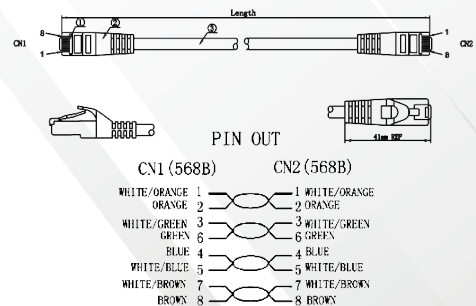

### Features

- Category 6A U/FTP patch cord.
- LSZH Sheath.
- Wired to T568B wiring schemes.
- 4 Pairs, 26 AWG solid copper conductors.
- Supports IEEE 802.bt type 3,4 & PoE++ Standards.
- Each patch cord is 100% performance tested to component limits.

#### Technical Specifications

Central Element	Cross Section - Solid Polyethylene PE
Conductor	26AWG Stranded Bare Copper
Insulation	HDPE
Pairs	4 Twisted Pairs
Sheath	LSZH (LSZH IEC 60332-1 Sheath)
Outer Diameter	5.8mm (+/- 0.3mm)
Identification	Pair 1: White Blue / Blue Pair 2: White Orange / Orange Pair 3: White Green / Green Pair 4: White Brown / Brown
Connector	RJ45 8P8C including boot
Wiring Standards	T568B wiring
Temperature (Installation)	-30°C to +50°C
Temperature (Operation)	-20°C to +75°

#### CATEGORY 6A U/FTP PATCH CORDS, 26 AWG, LSZH

Part No.	Description
PC-U6AF-H0426-OR-005M	Category 6A U/FTP Patch Cord, LSZH Sheath, 5 m, Orange

\* More colours are available.