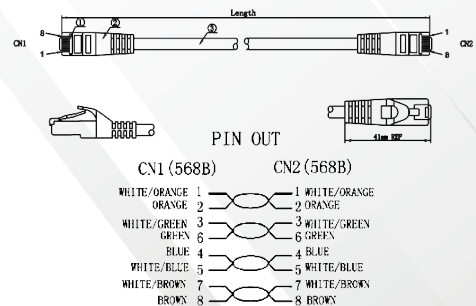

### Features

- Category 6A U/FTP patch cord.
- LSZH Sheath.
- Wired to T568B wiring schemes.
- 4 Pairs, 26 AWG solid copper conductors.
- Supports IEEE 802.bt type 3,4 & PoE++ Standards.
- Each patch cord is 100% performance tested to component limits.

#### Technical Specifications

Central Element	Cross Section - Solid Polyethylene PE
Conductor	26AWG Stranded Bare Copper
Insulation	HDPE
Pairs	4 Twisted Pairs
Sheath	LSZH (LSZH IEC 60332-1 Sheath)
Outer Diameter	5.8mm (+/- 0.3mm)
Identification	Pair 1: White Blue / Blue Pair 2: White Orange / Orange Pair 3: White Green / Green Pair 4: White Brown / Brown
Connector	RJ45 8P8C including boot
Wiring Standards	T568B wiring
Temperature (Installation)	-30°C to +50°C
Temperature (Operation)	-20°C to +75°

#### CATEGORY 6A U/FTP PATCH CORDS, 26 AWG, LSZH

Part No.	Description
PC-U6AF-H0426-OR-0.5M	Category 6A U/FTP Patch Cord, LSZH Sheath, 0.5 m, Orange

\* More colours are available.