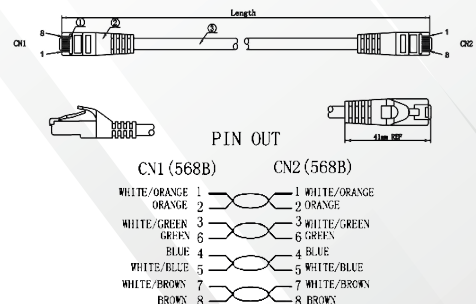

Features

- Category 6A U/FTP patch cord.
- LSZH Sheath.
- Wired to T568B wiring schemes.
- 4 Pairs, 26 AWG solid copper conductors.
- Supports IEEE 802.3bt type 3,4 & PoE++ Standards.
- Each patch cord is 100% performance tested to component limits.

Standards

- ANSI/TIA-568-C.2 Category 6A
- IEC 60603-7
- UL444
- ISO 11801 2nd Edition
- EN 50173-1
- UL1581
- IEC 619352
- EN 60332-1
- UL1666

Technical Specifications

Central Element	Cross Section - Solid Polyethylene PE
Conductor	26AWG Stranded Bare Copper
Insulation	HDPE
Pairs	4 Twisted Pairs
Sheath	LSZH (LSZH IEC 60332-1 Sheath)
Outer Diameter	5.8mm (+/- 0.3mm)
Identification	Pair 1: White Blue / Blue Pair 2: White Orange / Orange Pair 3: White Green / Green Pair 4: White Brown / Brown
Connector	RJ45 8P8C including boot
Wiring Standards	T568B wiring
Temperature (Installation)	-30°C to +50°C
Temperature (Operation)	-20°C to +75°

Mechanical and Electrical Specification

Min Bend Radius	Operation: 23.2mm (4* Outer Diameter)
Standard Length	0.5m,1m,2m,3m,5m,7.5m,10m,15m,20m,30m
Mating Cycle	Minimum 750

Technical Drawings

CATEGORY 6A U/FTP PATCH CORDS, 26 AWG, LSZH

Part No.	Description
PC-U6AF-H0426-VL-0.5M	Category 6A U/FTP Patch Cord, LSZH Sheath, 0.5 m, Violet

* More colours are available.