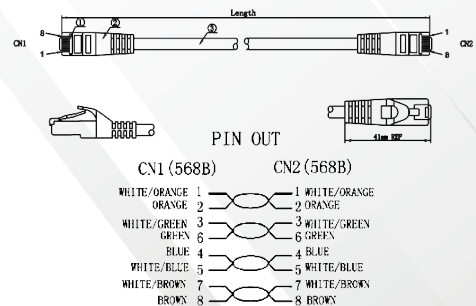

Features

- Category 6A U/FTP patch cord.
- LSZH Sheath.
- Wired to T568B wiring schemes.
- 4 Pairs, 26 AWG solid copper conductors.
- Supports IEEE 802.bt type 3,4 & PoE++ Standards.
- Each patch cord is 100% performance tested to component limits.

Standards

- ANSI/TIA-568-C.2 Category 6A
- IEC 60603-7
- UL444
- ISO 11801 2nd Edition
- EN 50173-1
- UL1581
- IEC 619352
- EN 60332-1
- UL1666

Technical Specifications

Central Element	Cross Section - Solid Polyethylene PE
Conductor	26AWG Stranded Bare Copper
Insulation	HDPE
Pairs	4 Twisted Pairs
Sheath	LSZH (LSZH IEC 60332-1 Sheath)
Outer Diameter	5.8mm (+/- 0.3mm)
Identification	Pair 1: White Blue / Blue Pair 2: White Orange / Orange Pair 3: White Green / Green Pair 4: White Brown / Brown
Connector	RJ45 8P8C including boot
Wiring Standards	T568B wiring
Temperature (Installation)	-30°C to +50°C
Temperature (Operation)	-20°C to +75°

Mechanical and Electrical Specification

Min Bend Radius	Operation: 23.2mm (4* Outer Diameter)
Standard Length	0.5m,1m,2m,3m,5m,7.5m,10m,15m,20m,30m
Mating Cycle	Minimum 750

Technical Drawings

CATEGORY 6A U/FTP PATCH CORDS, 26 AWG, LSZH

Part No.	Description
PC-U6AF-H0426-WH-002M	Category 6A U/FTP Patch Cord, LSZH Sheath, 2 m, White

* More colours are available.