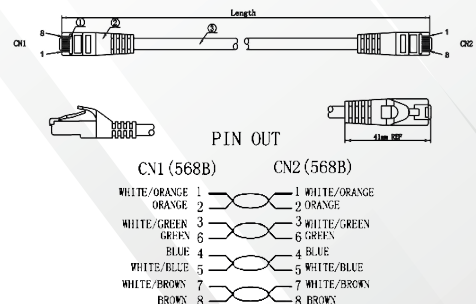

Features

- Category 6A U/FTP patch cord.
- LSZH Sheath.
- Wired to T568B wiring schemes.
- 4 Pairs, 26 AWG solid copper conductors.
- Supports IEEE 802.3bt type 3,4 & PoE++ Standards.
- Each patch cord is 100% performance tested to component limits.

Standards

- ANSI/TIA-568-C.2 Category 6A
- IEC 60603-7
- UL444
- ISO 11801 2nd Edition
- EN 50173-1
- UL1581
- IEC 619352
- EN 60332-1
- UL1666

Technical Specifications

Central Element	Cross Section - Solid Polyethylene PE
Conductor	26AWG Stranded Bare Copper
Insulation	HDPE
Pairs	4 Twisted Pairs
Sheath	LSZH (LSZH IEC 60332-1 Sheath)
Outer Diameter	5.8mm (+/- 0.3mm)
Identification	Pair 1: White Blue / Blue Pair 2: White Orange / Orange Pair 3: White Green / Green Pair 4: White Brown / Brown
Connector	RJ45 8P8C including boot
Wiring Standards	T568B wiring
Temperature (Installation)	-30°C to +50°C
Temperature (Operation)	-20°C to +75°

Mechanical and Electrical Specification

Min Bend Radius	Operation: 23.2mm (4* Outer Diameter)
Standard Length	0.5m,1m,2m,3m,5m,7.5m,10m,15m,20m,30m
Mating Cycle	Minimum 750

Technical Drawings

CATEGORY 6A U/FTP PATCH CORDS, 26 AWG, LSZH

Part No.	Description
PC-U6AF-H0426-WH-003M	Category 6A U/FTP Patch Cord, LSZH Sheath, 3 m, White

* More colours are available.