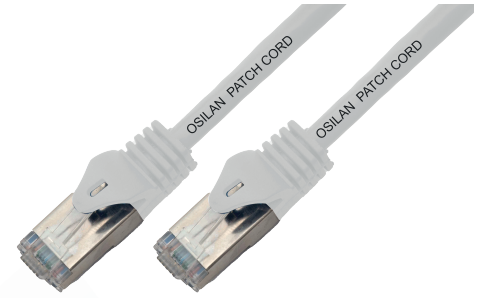

PC-U6AF-H0426-WH-0.5M

Description

Osilan's Cat6A Patch Cords are part of cat6A cable solutions that are flexible and cost-effective solutions that fully comply with category 6A/ Class EA standards. Cat6A Patch cords are available in U/UTP, U/FTP and F/FTP shielded cable and with PVC or LSZH sheath, which are ideal for most of today's LAN network requirements and specifications with designs that support 500 MHz applications.

Features

- Category 6A U/FTP patch cord.
- LSZH Sheath.
- Wired to T568B wiring schemes.
- 4 Pairs, 26 AWG solid copper conductors.
- Supports IEEE 802.3bt type 3,4 & PoE++ Standards.
- Each patch cord is 100% performance tested to component limits.

Standards

- ANSI/TIA-568-C.2 Category 6A
- IEC 60603-7
- UL444
- ISO 11801 2nd Edition
- EN 50173-1
- UL1581
- IEC 619352
- EN 60332-1
- UL1666

Technical Specifications

Central Element	Cross Section - Solid Polyethylene PE
Conductor	26AWG Stranded Bare Copper
Insulation	HDPE
Pairs	4 Twisted Pairs
Sheath	LSZH (LSZH IEC 60332-1 Sheath)
Outer Diameter	5.8mm (+/- 0.3mm)
Identification	Pair 1: White Blue / Blue Pair 2: White Orange / Orange Pair 3: White Green / Green Pair 4: White Brown / Brown
Connector	RJ45 8P8C including boot
Wiring Standards	T568B wiring
Temperature (Installation)	-30°C to +50°C
Temperature (Operation)	-20°C to +75°

Part No.	Description
PC-U6AF-H0426-WH-0.5M	Category 6A U/FTP Patch Cord, LSZH Sheath, 0.5 m, White

* More colours are available.