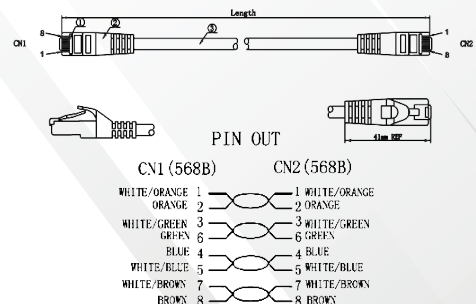

Features

- Category 6A U/FTP patch cord.
- LSZH Sheath.
- Wired to T568B wiring schemes.
- 4 Pairs, 26 AWG solid copper conductors.
- Supports IEEE 802.3bt type 3,4 & PoE++ Standards.
- Each patch cord is 100% performance tested to component limits.

Standards

- ANSI/TIA-568-C.2 Category 6A
- IEC 60603-7
- UL444
- ISO 11801 2nd Edition
- EN 50173-1
- UL1581
- IEC 619352
- EN 60332-1
- UL1666

Technical Specifications

Central Element	Cross Section - Solid Polyethylene PE
Conductor	26AWG Stranded Bare Copper
Insulation	HDPE
Pairs	4 Twisted Pairs
Sheath	LSZH (LSZH IEC 60332-1 Sheath)
Outer Diameter	5.8mm (+/- 0.3mm)
Identification	Pair 1: White Blue / Blue Pair 2: White Orange / Orange Pair 3: White Green / Green Pair 4: White Brown / Brown
Connector	RJ45 8P8C including boot
Wiring Standards	T568B wiring
Temperature (Installation)	-30°C to +50°C
Temperature (Operation)	-20°C to +75°

Mechanical and Electrical Specification

Min Bend Radius	Operation: 23.2mm (4* Outer Diameter)
Standard Length	0.5m, 1m, 2m, 3m, 5m, 7.5m, 10m, 15m, 20m, 30m
Mating Cycle	Minimum 750

Technical Drawings

CATEGORY 6A U/FTP PATCH CORDS, 26 AWG, LSZH

Part No.	Description
PC-U6AF-H0426-WH-0.5M	Category 6A U/FTP Patch Cord, LSZH Sheath, 0.5 m, White

* More colours are available.