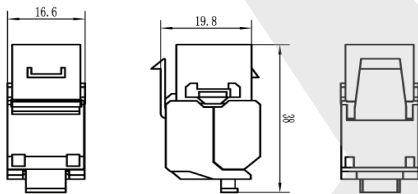

Technical Drawings