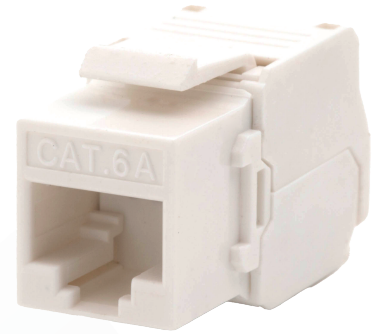

JMU6A1801-WH

Description

OSILAN Cat6A snap-in jack modules complete Category 6A/Class EA components and performance. The RJ-45 jack modules are suitable for mounting in a range of housings from patch panels, faceplates, floor boxes, and work area distribution enclosures

Features

- RJ-45 Jack Modules are available with multiple colours
- Contacts plated with 50 micro inches of gold.
- Wiring Code: T568A and T568B wiring schemes.
- Terminates full range of 23 – 26 AWG conductors
- High-impact, fire-retardant plastic connector body
- Termination style can be done without tools (Tool-less type).

Application

- Suitable for all category 6A backbone and horizontal Cabling applications.
- 10 Base-T (Ethernet), 100 Base-T (Fast Ethernet), 1000 Base-T (Gigabit Ethernet) and 10G Base-T (10Gigabit Ethernet).
- 155Mb/s ATM, 622Mb/s ATM, 1.2Gb/s ATM, Token Ring 4/16 & ISDN.
- IEEE 802.3af, IEEE 802.3at, IEEE 802.bt type 3 and 4.

Standards

- ANSI/TIA-568-C.2 Category 6A
- EN 50173-1
- ISO 11801 2nd Edition

Technical Specifications

RJ 45 Jack Housing	Polycarbonate (PC) + Acrylonitrile-Butadiene-Styrene (ABS)
RJ45 Jack Contact	Phosphor bronze, Nickel Plated. Gold Plated on Plug area
IDC Housing	Polycarbonate (PC)
IDC Terminal	Phosphor Bronze, Tin Plated
IDC Cap	Polycarbonate (PC)
PCB: FR4, Thickness	1.6 mm
Wiring Code	T568A & T568B
Termination Style	IDC compatible without tools
Operating Temperature	-10°C to 60°C
Storage Temperature	-40°C to 70°C