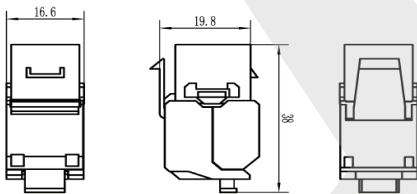

Technical Drawings