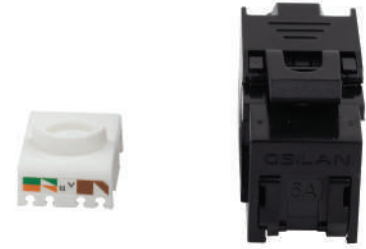

## JMU6A180S-BL

### Description

OSILAN Cat6A snap-in jack modules complete Category 6A/Class EA components and performance. The RJ-45 jack modules are suitable for mounting in a range of housings from patch panels, faceplates, floor boxes, and work area distribution enclosures

### Features

- RJ-45 Jack Modules are available with multiple colours
- Contacts plated with 50 micro inches of gold.
- Wiring Code: T568A and T568B wiring schemes.
- Terminates full range of 23 – 26 AWG conductors
- High-impact, fire-retardant plastic connector body
- Spring shuttered jack module to prevent dust
- Termination style can be done without tools (Tool-less type).

#### Technical Specifications

RJ 45 Jack Housing	Polycarbonate (PC) + Acrylonitrile-Butadiene-Styrene (ABS)
RJ45 Jack Contact	Phosphor bronze, Nickel Plated. Gold Plated on Plug area
IDC Housing	Polycarbonate (PC)
IDC Terminal	Phosphor Bronze, Tin Plated
IDC Cap	Polycarbonate (PC)
PCB: FR4, Thickness	1.6 mm
Wiring Code	T568A & T568B
Termination Style	IDC compatible without tools
Operating Temperature	-10°C to 60°C
Storage Temperature	-40°C to 70°C