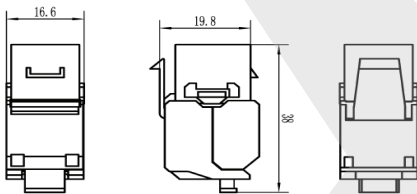

Technical Drawings