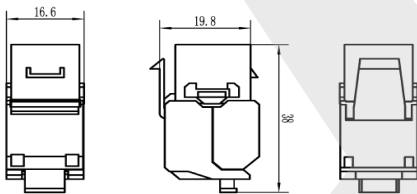

Technical Drawings