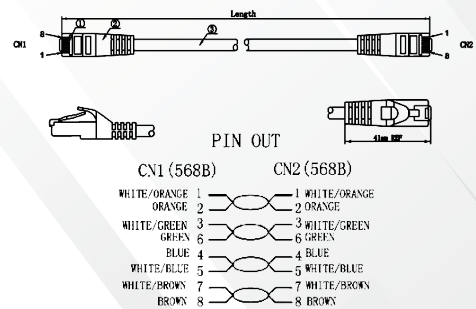

Features

- Category 6 U/UTP patch cord.
- LSZH Sheath.
- Wired to T568B wiring schemes.
- 4 Pairs, 24 AWG solid copper conductors.
- Supports IEEE 802.3bt type 3,4 & PoE++ Standards.
- Each patch cord is 100% performance tested to component limits.

Standards

- ANSI/TIA-568-C.2 Category 6
- IEC 60603-7
- UL444
- ISO 11801 2nd Edition
- EN 50173-1
- UL1581
- IEC 619352
- EN 60332-1
- UL1666

Technical Specifications

| | |
|----------------------------|--|
| Central Element | Cross Section - Solid Polyethylene PE |
| Conductor | 24AWG Stranded Bare Copper |
| Insulation | HDPE |
| Pairs | 4 Twisted Pairs |
| Sheath | LSZH (LSZH IEC 60332-1 Sheath) |
| Outer Diameter | 5.8mm (+/- 0.3mm) |
| Identification | Pair 1: White Blue / Blue Pair 2: White Orange / Orange Pair 3: White Green / Green Pair 4: White Brown / Brown |
| Connector | RJ45 8P8C including boot |
| Wiring Standards | T568B wiring |
| Temperature (Installation) | -30°C to +50°C |
| Temperature (Operation) | -20°C to +75° |

Mechanical and Electrical Specification

| | |
|-----------------|--|
| Min Bend Radius | Operation: 23.2mm (4* Outer Diameter) |
| Standard Length | 0.5m,1m,2m,3m,5m,7.5m,10m,15m,20m,30m |
| Mating Cycle | Minimum 750 |

Technical Drawings

CATEGORY 6 U/UTP PATCH CORDS, 24 AWG, LSZH

| Part No. | Description |
|----------------------|--|
| PCL-U6-H0424-IG-001M | OSI-LINK Category 6 U/UTP Patch Cord, LSZH Sheath, 1 m, International Grey |