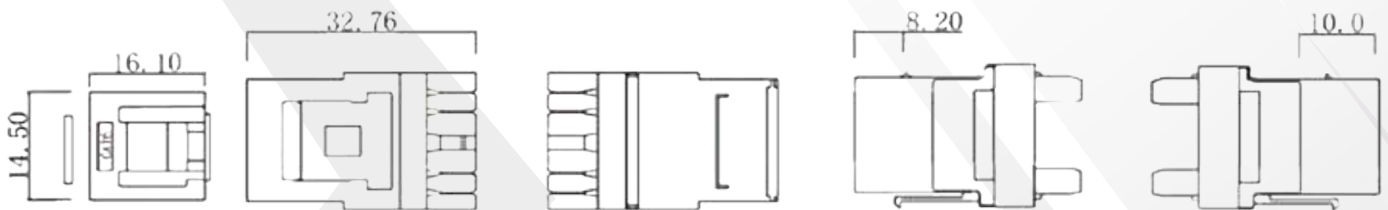

Technical Drawings

CATEGORY 6A UTP KEYSTONE JACK WITH SHUTTER

Part No.	Description
JMU6A180S-BW	Category 6A Unscreened Keystone Jack with Shutter - Black & White

* More colour are available.